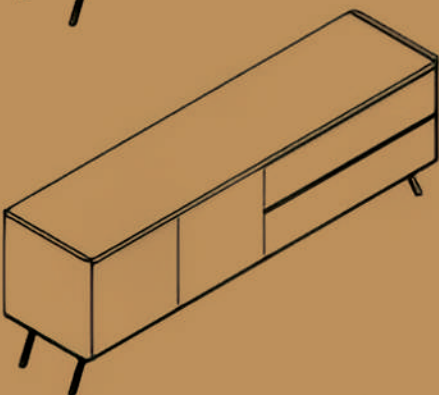

Sideboard

3 door sideboard with straight legs

3 door sideboard with angled legs

1door ,2drawer sideboard with straight legs

1door ,2drawer sideboard with angled legs

2 door sideboard with straight legs

2 door sideboard with angled legs

2 drawer sideboard with straight legs

2 drawer sideboard with angled legs

4 drawer sideboard with angled legs

Width
210 cm

Depth
51.5cm

Height
74cm

2door ,2drawer sideboard with angled legs

Width
210 cm

Depth
51.5cm

Height
74cm

2door ,2drawer sideboard with angled legs

Width
210 cm

Depth
51.5cm

Height
74cm

4 door sideboard with angled legs

Width
210 cm