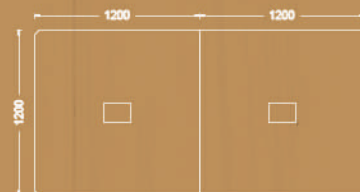

Variations

sleek