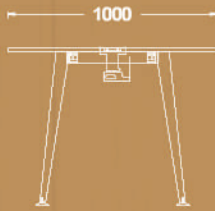

Meeting table