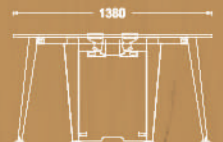

- 70x120 cm
- 70x140 cm
- 70x160 cm
- 80x140 cm
- 80x160 cm

Four seat worksation

Available sizes

- 70x120 cm
- 70x140 cm
- 70x160 cm
- 80x140 cm
- 80x160 cm

Six seat worksation

Available sizes

- 70x120 cm
- 70x140 cm
- 70x160 cm
- 80x140 cm
- 80x160 cm

Available sizes

- 70x140 cm
- 70x160 cm
- 80x140 cm
- 80x160 cm

Two seat worksation with side table

Available sizes

- 70x120 cm
- 70x140 cm
- 70x160 cm
- 80x140 cm
- 80x160 cm

Four seat worksation with side table

Available sizes

- 70x120 cm
- 70x140 cm
- 70x160 cm
- 80x140 cm
- 80x160 cm

Six seat worksation with side table

SLEEK

Meeting tables

Midleg covering plate

Cable channel

Double opening socket cover