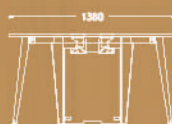

- 70x120 cm
- 70x140 cm
- 70x160 cm
- 80x140 cm
- 80x160 cm