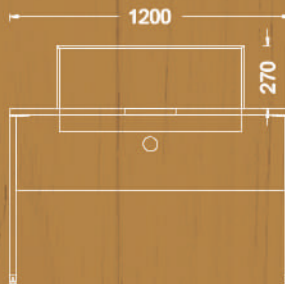

Single desk options

Available sizes

60x140 cm
60x160 cm

Available sizes

70x140 cm
70x160 cm
80x140 cm
80x160 cm

Available sizes

95x220 cm
95x240 cm

205x50x75h

COLLAB worksations

Four -seat working station

Available sizes

70x120 cm
70x140 cm

Two-seat working station

Available sizes

70x120 cm
70x140 cm
70x160cm

Collab
design

Variations

COLLAB storage

Shelving system

COLLAB Tables

Meeting tables

Available sizes

120x240m
120x320

120x280
120x400

available
75x32
75x34
75x41

Available sizes

100x100m

120x120

Coffee table

Available size

60x60m

"SLEEK"