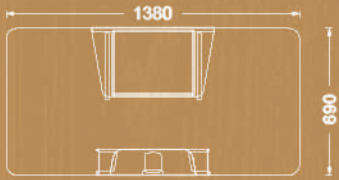

available
75x32
75x34
75x41

Available sizes

100x100m

120x120

Coffee table

Available size

60x60m

"SLEEK"

Desk

Available sizes

- 70x140 cm
- 70x160 cm
- 80x140 cm
- 80x160 cm
- 80x180 cm

Available sizes

- 70x140 cm
- 70x160 cm
- 80x140 cm
- 80x160 cm
- 80x180 cm

Variations

Available sizes

- 70x140 cm
- 70x160 cm
- 80x140 cm
- 80x160 cm
- 80x180 cm