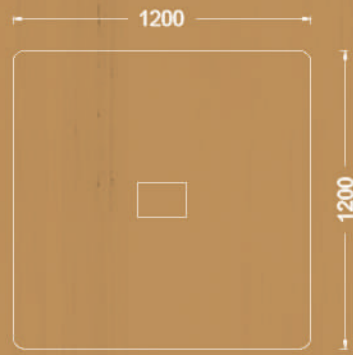

Variations

sleek