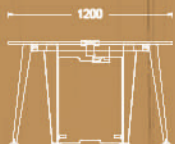

Variations

sleek