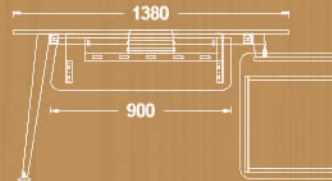

available
75x32
75x34
75x41

Available sizes

100x100m

120x120

Coffee table

Available size

60x60m

"SLEEK"

Product line

SLEEK

is a revolutionary line of office furniture featuring ultra-thin legs.

Each piece in this production line exemplifies minimalist ,elegance and sleek sophistication.

Sleek single desks

sleek

Desk

Available sizes

- 70x140 cm
- 70x160 cm
- 80x140 cm
- 80x160 cm
- 80x180 cm

Available sizes

- 70x140 cm
- 70x160 cm
- 80x140 cm
- 80x160 cm
- 80x180 cm

Variations

Available sizes

- 70x140 cm
- 70x160 cm
- 80x140 cm
- 80x160 cm
- 80x180 cm