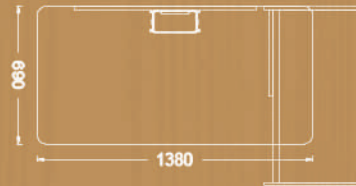

Single desk options

Available sizes

60x140 cm
60x160 cm

Available sizes

70x140 cm
70x160 cm
80x140 cm
80x160 cm

Available sizes

95x220 cm
95x240 cm

205x50x75h

available
75x32
75x34
75x41

Available sizes

100x100m

120x120

Coffee table

Available size

60x60m

"SLEEK"

Desk

Available sizes

- 70x140 cm
- 70x160 cm
- 80x140 cm
- 80x160 cm
- 80x180 cm

Available sizes

- 70x140 cm
- 70x160 cm
- 80x140 cm
- 80x160 cm
- 80x180 cm

Variations

Available sizes

- 70x140 cm
- 70x160 cm
- 80x140 cm
- 80x160 cm
- 80x180 cm