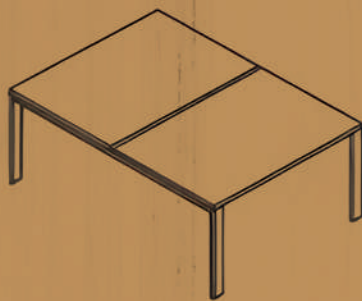

BLEND desks

Single and side to side desks

Rectangular Starter Bench/straight frame leg.
(Fixed /slidingTop)

120 cm	80cm	74cm
140cm	80cm	74cm
160cm	80cm	74cm

Rectangular Starter Bench/loop frame leg.
(Fixed /slidingTop)

120 cm	80cm	74cm
140cm	80cm	74cm
160cm	80cm	74cm

Rectangular Side to Side Extension Bench
(Fixed /slidingTop)

120 cm	80cm	74cm
140cm	80cm	74cm
160cm	80cm	74cm

Back to back desks

**Rectangular back to back Starter Bench
straight frame leg.
Fixed slidingTop**