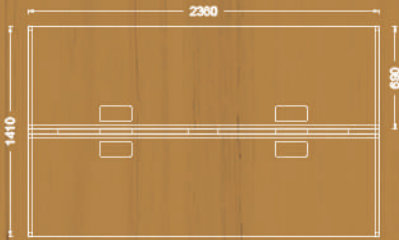

Four -seat working station