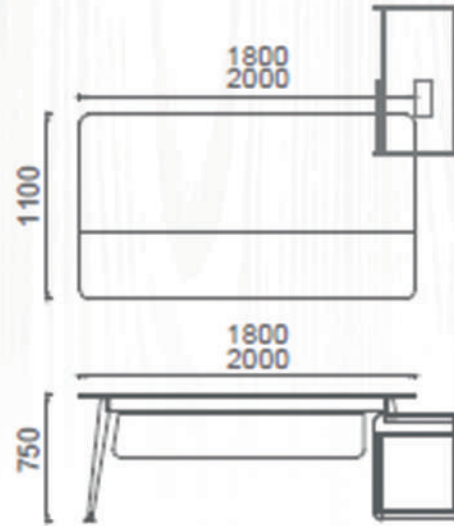

available
75x32
75x34
75x41

Available sizes

100x100m

120x120

Coffee table

Available size

60x60m

"SLEEK"

Desk

Available sizes

- 70x140 cm
- 70x160 cm
- 80x140 cm
- 80x160 cm
- 80x180 cm

Available sizes

- 70x140 cm
- 70x160 cm
- 80x140 cm
- 80x160 cm
- 80x180 cm

Variations

Available sizes

- 70x140 cm
- 70x160 cm
- 80x140 cm
- 80x160 cm
- 80x180 cm

sleek

Manager desk

Variations

SLEEK

Worksations

sleek

Two seat worksation

Available sizes

Available sizes

- 70x140 cm
- 70x160 cm
- 80x140 cm
- 80x160 cm

Two seat worksation with side table

Available sizes

- 70x120 cm
- 70x140 cm
- 70x160 cm
- 80x140 cm
- 80x160 cm

Four seat worksation with side table