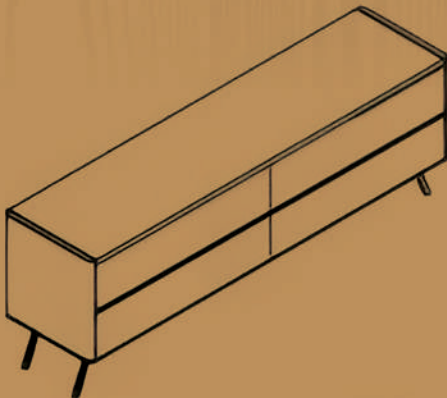

Sideboard

3 door sideboard with straight legs

3 door sideboard with angled legs

1door ,2drawer sideboard with straight legs

1door ,2drawer sideboard with angled legs

2 door sideboard with straight legs

2 door sideboard with angled legs

2 drawer sideboard with straight legs

2 drawer sideboard with angled legs

4 drawer sideboard with angled legs

Width
210 cm

Depth
51.5cm

Height
74cm

2door ,2drawer sideboard with angled legs

Width
210 cm

Depth
51.5cm

Height
74cm

2door ,2drawer sideboard with angled legs

Width
210 cm

Depth
51.5cm

Height
74cm

4 door sideboard with angled legs

Width
210 cm