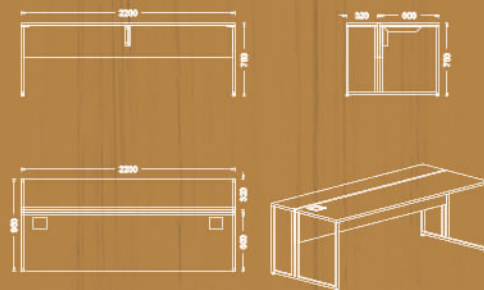

Collab Desks

Available sizes

- 70x120 cm
- 70x140 cm
- 70x160 cm
- 80x160 cm
- 80x160 cm

Available sizes

- 60x110 cm
- 60x120 cm
- 70x120 cm
- 70x140 cm

Available sizes

- 60x110 cm
- 60x120 cm
- 70x120 cm
- 70x140 cm

Single desk options

Available sizes

60x140 cm
60x160 cm

Available sizes

70x140 cm
70x160 cm
80x140 cm
80x160 cm

Available sizes

95x220 cm
95x240 cm

205x50x75h

Depth
51.5cm

Height
74cm

2door ,2drawer sideboard with angled legs

Width
210 cm

Depth
51.5cm

Height
74cm

4 door sideboard with angled legs

Width
210 cm

Desks

Bliss...

Available sizes
W320 D260 H750 cm
W360*D260*H75(cm)
W320*D260*H75(cm)
W360*D260*H75(cm)
W240*D200*H75(cm)

Desk

Variations

Available sizes
W140 D70 H750 cm
W160*D70*H75(cm)
W180*D70*H75(cm)
W240*D70*H75(cm)