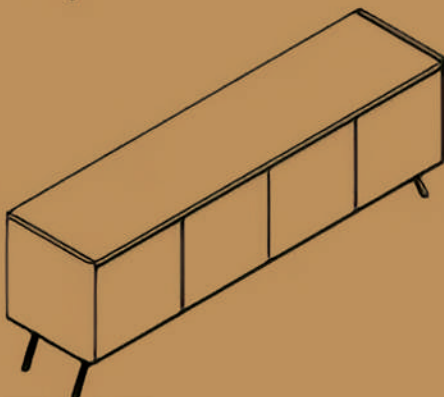

Depth
51.5cm

Height
74cm

2door ,2drawer sideboard with angled legs

Width
210 cm

Depth
51.5cm

Height
74cm

4 door sideboard with angled legs

Width
210 cm

Depth
51.5cm

Height
74cm

Meeting and coffee tables

Rectangular meeting table 4 legs

Width	Depth	Height
160cm	100cm	74cm
200cm	100cm	74cm
240cm	100cm	74cm
160cm	120cm	74cm
200cm	120cm	74cm
200cm	240cm	74cm