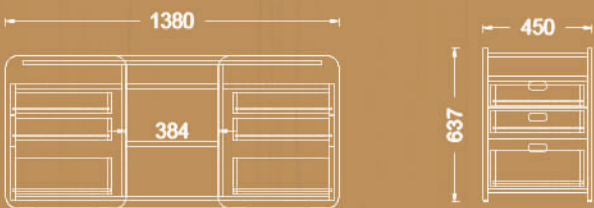

Available sizes

- 70x120 cm
- 70x140 cm
- 70x160 cm
- 80x140 cm
- 80x160 cm

Six seat worksation with side table

SLEEK

Meeting tables

Midleg covering plate

Cable channel

Double opening socket cover

Meeting table

Variations

sleek

SLEEK

Storage

sleek

Storage

Variations