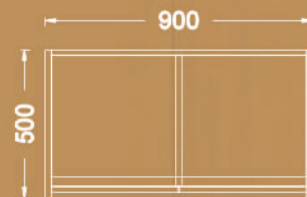

Available sizes

- 70x120 cm
- 70x140 cm
- 70x160 cm
- 80x140 cm
- 80x160 cm

Six seat worksation with side table

SLEEK

Meeting tables

Midleg covering plate

Cable channel

Double opening socket cover

Meeting table

Variations

sleek

SLEEK

Storage

sleek

Storage

Variations