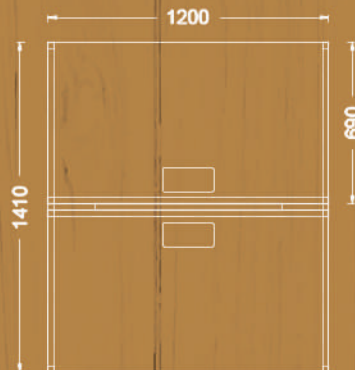

70x120 cm
70x140 cm

Available sizes

70x120 cm
70x140 cm
70x160cm