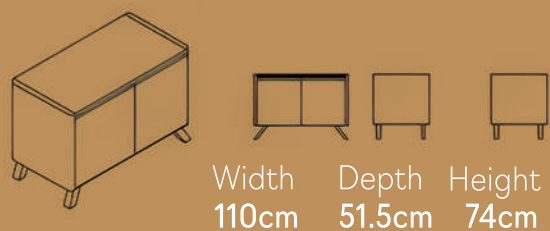

Single desk options

Available sizes

60x140 cm
60x160 cm

Available sizes

70x140 cm
70x160 cm
80x140 cm
80x160 cm

Available sizes

95x220 cm
95x240 cm

205x50x75h

Sideboard

3 door sideboard with straight legs

3 door sideboard with angled legs

1door ,2drawer sideboard with straight legs

1door ,2drawer sideboard with angled legs

2 door sideboard with straight legs

2 door sideboard with angled legs

2 drawer sideboard with straight legs

2 drawer sideboard with angled legs

4 drawer sideboard with angled legs

Width
210 cm

Depth
51.5cm

Height
74cm

2door ,2drawer sideboard with angled legs

Width
210 cm

Depth
51.5cm

Height
74cm

2door ,2drawer sideboard with angled legs

Width
210 cm

Depth
51.5cm

Height
74cm

4 door sideboard with angled legs

Width
210 cm