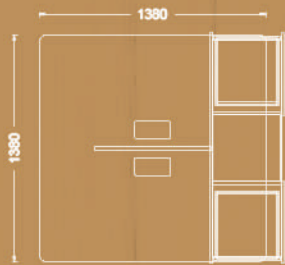

Single desk options

Available sizes

60x140 cm
60x160 cm

Available sizes

70x140 cm
70x160 cm
80x140 cm
80x160 cm

Available sizes

95x220 cm
95x240 cm

205x50x75h

Desk

Available sizes

- 70x140 cm
- 70x160 cm
- 80x140 cm
- 80x160 cm
- 80x180 cm

Available sizes

- 70x140 cm
- 70x160 cm
- 80x140 cm
- 80x160 cm
- 80x180 cm

Variations

Available sizes

- 70x140 cm
- 70x160 cm
- 80x140 cm
- 80x160 cm
- 80x180 cm

Available sizes

- 70x140 cm
- 70x160 cm
- 80x140 cm
- 80x160 cm

Two seat worksation with side table

Available sizes

- 70x120 cm
- 70x140 cm
- 70x160 cm
- 80x140 cm
- 80x160 cm

Four seat worksation with side table