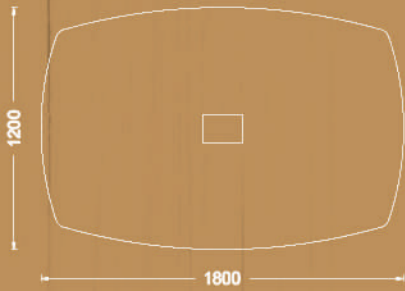

Meeting table