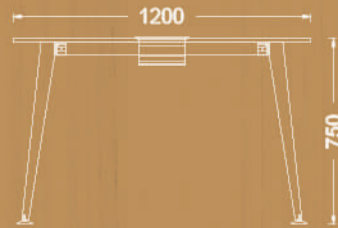

Variations

sleek