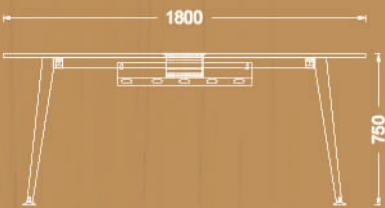

Available sizes

- 70x120 cm
- 70x140 cm
- 70x160 cm
- 80x140 cm
- 80x160 cm

Six seat worksation with side table

SLEEK

Meeting tables

Midleg covering plate

Cable channel

Double opening socket cover

Meeting table

Variations

sleek

SLEEK

Storage

sleek

Storage

Variations