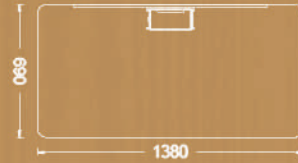

Single desk options

Available sizes

60x140 cm
60x160 cm

Available sizes

70x140 cm
70x160 cm
80x140 cm
80x160 cm

Available sizes

95x220 cm
95x240 cm

205x50x75h

available
75x32
75x34
75x41

Available sizes

100x100m

120x120

Coffee table

Available size

60x60m

"SLEEK"

Desk

Available sizes

- 70x140 cm
- 70x160 cm
- 80x140 cm
- 80x160 cm
- 80x180 cm

Available sizes

- 70x140 cm
- 70x160 cm
- 80x140 cm
- 80x160 cm
- 80x180 cm

Variations

Available sizes

- 70x140 cm
- 70x160 cm
- 80x140 cm
- 80x160 cm
- 80x180 cm