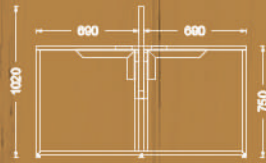

Four -seat working station