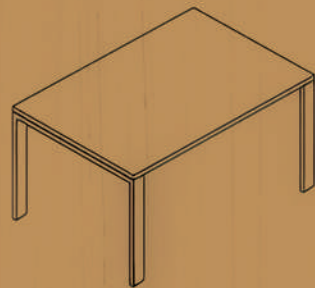

Meeting table

Variations

sleek

SLEEK

Storage

sleek

Storage

Variations

BLEND desks

Single and side to side desks

Rectangular Starter Bench/straight frame leg.
(Fixed /slidingTop)

120 cm	80cm	74cm
140cm	80cm	74cm
160cm	80cm	74cm

Rectangular Starter Bench/loop frame leg.
(Fixed /slidingTop)