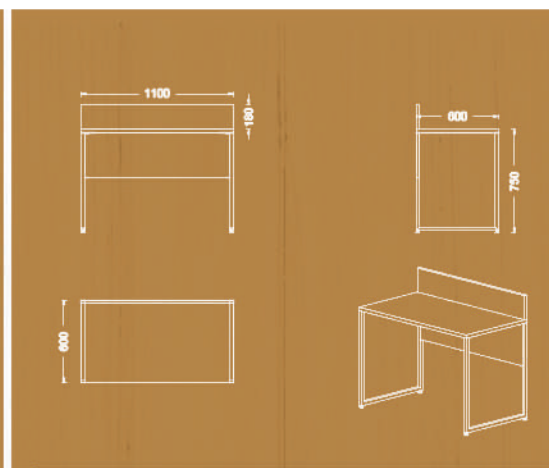

Collab Desks

Available sizes

- 70x120 cm
- 70x140 cm
- 70x160 cm
- 80x160 cm
- 80x160 cm

Available sizes

- 60x110 cm
- 60x120 cm
- 70x120 cm
- 70x140 cm

Available sizes

- 60x110 cm
- 60x120 cm
- 70x120 cm
- 70x140 cm

Single desk options

Available sizes

60x140 cm
60x160 cm

Available sizes

70x140 cm
70x160 cm
80x140 cm
80x160 cm

Available sizes

95x220 cm
95x240 cm

205x50x75h

Depth
51.5cm

Height
74cm

2door ,2drawer sideboard with angled legs

Width
210 cm

Depth
51.5cm

Height
74cm

4 door sideboard with angled legs

Width
210 cm

Desks

Bliss...

Available sizes
W320 D260 H750 cm
W360*D260*H75(cm)
W320*D260*H75(cm)
W360*D260*H75(cm)
W240*D200*H75(cm)

Desk

Variations

Available sizes
W140 D70 H750 cm
W160*D70*H75(cm)
W180*D70*H75(cm)
W240*D70*H75(cm)