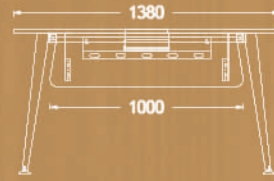

available
75x32
75x34
75x41

Available sizes

100x100m

120x120

Coffee table

Available size

60x60m

"SLEEK"

Desk

Available sizes

- 70x140 cm
- 70x160 cm
- 80x140 cm
- 80x160 cm
- 80x180 cm

Available sizes

- 70x140 cm
- 70x160 cm
- 80x140 cm
- 80x160 cm
- 80x180 cm

Variations

Available sizes

- 70x140 cm
- 70x160 cm
- 80x140 cm
- 80x160 cm
- 80x180 cm