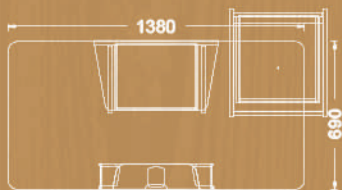

available
75x32
75x34
75x41

Available sizes

100x100m

120x120

Coffee table

Available size

60x60m

"SLEEK"

Desk

Available sizes

- 70x140 cm
- 70x160 cm
- 80x140 cm
- 80x160 cm
- 80x180 cm

Available sizes

- 70x140 cm
- 70x160 cm
- 80x140 cm
- 80x160 cm
- 80x180 cm

Variations

Available sizes

- 70x140 cm
- 70x160 cm
- 80x140 cm
- 80x160 cm
- 80x180 cm