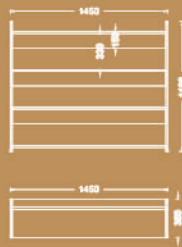

Single desk options

Available sizes

60x140 cm
60x160 cm

Available sizes

70x140 cm
70x160 cm
80x140 cm
80x160 cm

Available sizes

95x220 cm
95x240 cm

205x50x75h

COLLAB worksations

Four -seat working station

Available sizes

70x120 cm
70x140 cm

Two-seat working station

Available sizes

70x120 cm
70x140 cm
70x160cm

Collab
design

Variations

COLLAB storage

Shelving system

COLLAB Tables

Meeting tables

Available sizes

120x240m
120x320

120x280
120x400

available
75x32
75x34
75x41

Available sizes

100x100m

120x120

Coffee table

Available size

60x60m

"SLEEK"