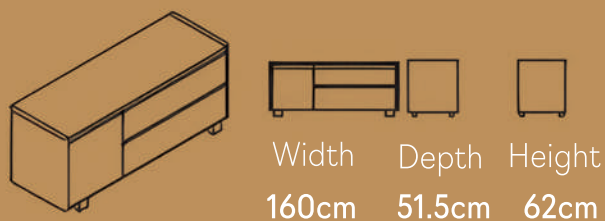

Sideboard

3 door sideboard with straight legs

3 door sideboard with angled legs

1door ,2drawer sideboard with straight legs

1door ,2drawer sideboard with angled legs

2 door sideboard with straight legs

2 door sideboard with angled legs

2 drawer sideboard with straight legs

2 drawer sideboard with angled legs

4 drawer sideboard with angled legs

Width
210 cm

Depth
51.5cm

Height
74cm

2door ,2drawer sideboard with angled legs

Width
210 cm

Depth
51.5cm

Height
74cm

2door ,2drawer sideboard with angled legs

Width
210 cm

Depth
51.5cm

Height
74cm

4 door sideboard with angled legs

Width
210 cm