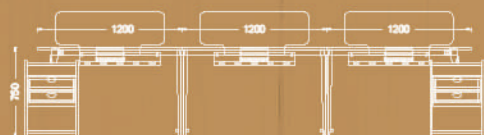

Available sizes

- 70x140 cm
- 70x160 cm
- 80x140 cm
- 80x160 cm

Two seat worksation with side table

Available sizes

- 70x120 cm
- 70x140 cm
- 70x160 cm
- 80x140 cm
- 80x160 cm

Four seat worksation with side table

Available sizes

- 70x120 cm
- 70x140 cm
- 70x160 cm
- 80x140 cm
- 80x160 cm

Six seat worksation with side table

SLEEK

Meeting tables

Midleg covering plate

Cable channel

Double opening socket cover