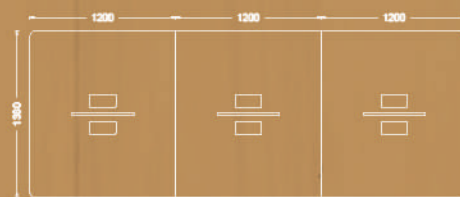

Available sizes