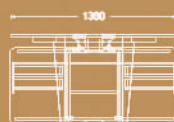

Available sizes

- 70x140 cm
- 70x160 cm
- 80x140 cm
- 80x160 cm

Two seat worksation with side table

Available sizes

- 70x120 cm
- 70x140 cm
- 70x160 cm
- 80x140 cm
- 80x160 cm

Four seat worksation with side table

Available sizes

- 70x120 cm
- 70x140 cm
- 70x160 cm
- 80x140 cm
- 80x160 cm

Six seat worksation with side table

SLEEK

Meeting tables

Midleg covering plate

Cable channel

Double opening socket cover