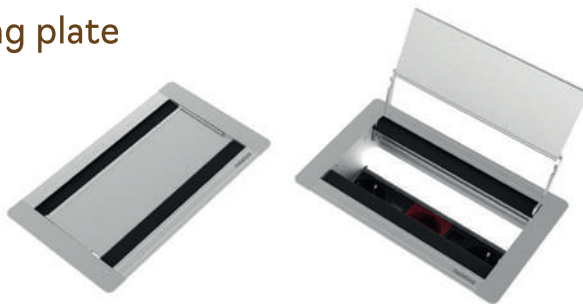

Available sizes

- 70x120 cm
- 70x140 cm
- 70x160 cm
- 80x140 cm
- 80x160 cm

Six seat worksation with side table

SLEEK

Meeting tables

Midleg covering plate

Cable channel

Double opening socket cover

Meeting table

Variations

sleek

SLEEK

Storage

sleek

Storage

Variations