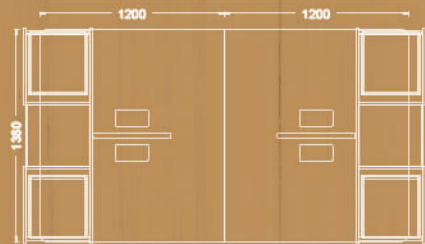

Available sizes

- 70x120 cm
- 70x140 cm
- 70x160 cm
- 80x140 cm
- 80x160 cm