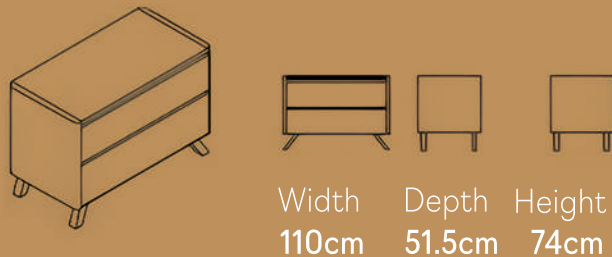

Sideboard

3 door sideboard with straight legs

3 door sideboard with angled legs

1door ,2drawer sideboard with straight legs

1door ,2drawer sideboard with angled legs

2 door sideboard with straight legs

2 door sideboard with angled legs

2 drawer sideboard with straight legs

2 drawer sideboard with angled legs

4 drawer sideboard with angled legs

Width
210 cm

Depth
51.5cm

Height
74cm

2door ,2drawer sideboard with angled legs

Width
210 cm

Depth
51.5cm

Height
74cm

2door ,2drawer sideboard with angled legs

Width
210 cm

Depth
51.5cm

Height
74cm

4 door sideboard with angled legs

Width
210 cm