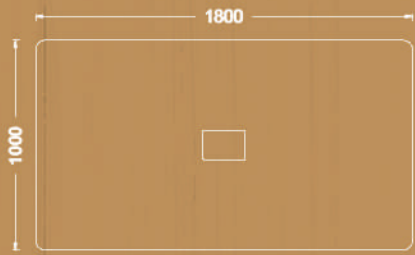

Meeting table