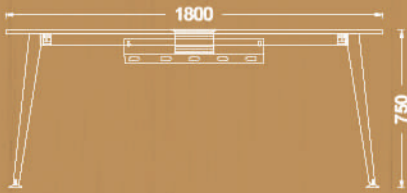

Available sizes

- 70x120 cm
- 70x140 cm
- 70x160 cm
- 80x140 cm
- 80x160 cm

Six seat worksation with side table

SLEEK

Meeting tables

Midleg covering plate

Cable channel

Double opening socket cover

Meeting table

Variations

sleek

SLEEK

Storage

sleek

Storage

Variations