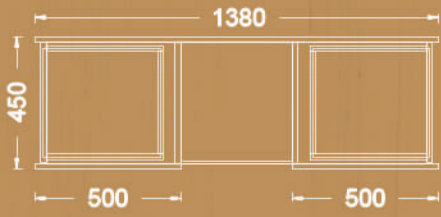

Available sizes

- 70x120 cm
- 70x140 cm
- 70x160 cm
- 80x140 cm
- 80x160 cm

Six seat worksation with side table

SLEEK

Meeting tables

Midleg covering plate

Cable channel

Double opening socket cover

Meeting table

Variations

sleek

SLEEK

Storage

sleek

Storage

Variations