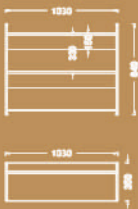

Single desk options

Available sizes

60x140 cm
60x160 cm

Available sizes

70x140 cm
70x160 cm
80x140 cm
80x160 cm

Available sizes

95x220 cm
95x240 cm

205x50x75h

COLLAB worksations

Four -seat working station

Available sizes

70x120 cm
70x140 cm

Two-seat working station

Available sizes

70x120 cm
70x140 cm
70x160cm

Collab
design

Variations

COLLAB storage

Shelving system

COLLAB Tables

Meeting tables

Available sizes

120x240m
120x320

120x280
120x400

available
75x32
75x34
75x41

Available sizes

100x100m

120x120

Coffee table

Available size

60x60m

"SLEEK"