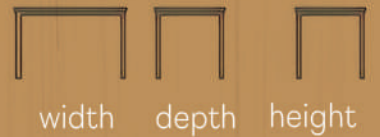

Meeting table

Variations

sleek

SLEEK

Storage

sleek

Storage

Variations

BLEND desks

Single and side to side desks

Rectangular Starter Bench/straight frame leg.
(Fixed /slidingTop)

120 cm	80cm	74cm
140cm	80cm	74cm
160cm	80cm	74cm

Rectangular Starter Bench/loop frame leg.
(Fixed /slidingTop)