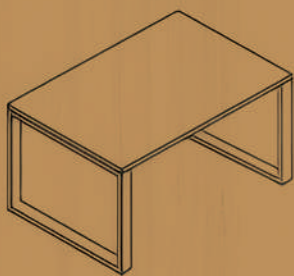

Meeting table

Variations

sleek

SLEEK

Storage

sleek

Storage

Variations

SLEEK
design

Variations

sleek

BLEND

product line

Blend

"Blend" is a unique collection of office furniture crafted from reclaimed wood.

Each piece in this collection is a blend of rustic elegance and modern functionality. Inspired by the concept of blending old and new, every item in the "Blend" collection tells a story of environmental consciousness and artistic innovation.

BLEND desks

Single and side to side desks

Rectangular Starter Bench/straight frame leg.
(Fixed /slidingTop)

120 cm	80cm	74cm
140cm	80cm	74cm
160cm	80cm	74cm

Rectangular Starter Bench/loop frame leg.
(Fixed /slidingTop)