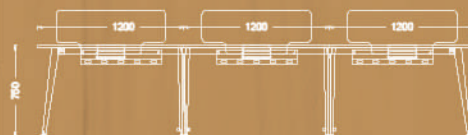

- 70x120 cm
- 70x140 cm
- 70x160 cm
- 80x140 cm
- 80x160 cm