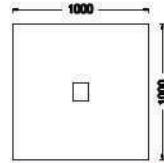

Single desk options

Available sizes

60x140 cm
60x160 cm

Available sizes

70x140 cm
70x160 cm
80x140 cm
80x160 cm

Available sizes

95x220 cm
95x240 cm

205x50x75h

Variations

COLLAB storage

Shelving system

COLLAB Tables

Meeting tables

Available sizes

120x240m
120x320

120x280
120x400

available
75x32
75x34
75x41

Available sizes

100x100m

120x120

Coffee table

Available size

60x60m

"SLEEK"

Depth
51.5cm

Height
74cm

2door ,2drawer sideboard with angled legs

Width
210 cm

Depth
51.5cm

Height
74cm

4 door sideboard with angled legs

Width
210 cm