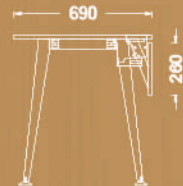

available
75x32
75x34
75x41

Available sizes

100x100m

120x120

Coffee table

Available size

60x60m

"SLEEK"

Desk

Available sizes

- 70x140 cm
- 70x160 cm
- 80x140 cm
- 80x160 cm
- 80x180 cm

Available sizes

- 70x140 cm
- 70x160 cm
- 80x140 cm
- 80x160 cm
- 80x180 cm

Variations

Available sizes

- 70x140 cm
- 70x160 cm
- 80x140 cm
- 80x160 cm
- 80x180 cm

Depth
51.5cm

Height
74cm

2door ,2drawer sideboard with angled legs

Width
210 cm

Depth
51.5cm

Height
74cm

4 door sideboard with angled legs

Width
210 cm