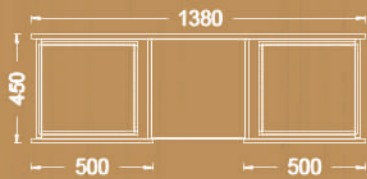

Available sizes

- 70x120 cm
- 70x140 cm
- 70x160 cm
- 80x140 cm
- 80x160 cm

Six seat worksation with side table

SLEEK

Meeting tables

Midleg covering plate

Cable channel

Double opening socket cover

Meeting table

Variations

sleek

SLEEK

Storage

sleek

Storage

Variations