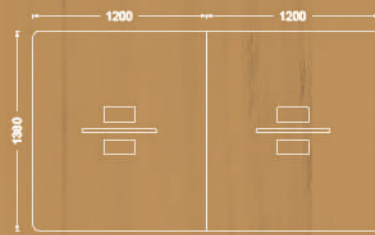

Available sizes