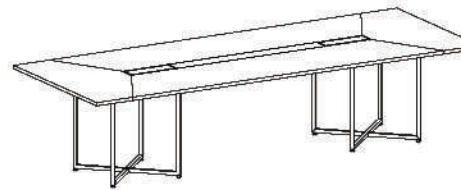

Single desk options

Available sizes

60x140 cm
60x160 cm

Available sizes

70x140 cm
70x160 cm
80x140 cm
80x160 cm

Available sizes

95x220 cm
95x240 cm

205x50x75h

Variations

COLLAB storage

Shelving system

COLLAB Tables

Meeting tables

Available sizes

120x240m
120x320

120x280
120x400

available
75x32
75x34
75x41

Available sizes

100x100m

120x120

Coffee table

Available size

60x60m

"SLEEK"

Product line

SLEEK

is a revolutionary line of office furniture featuring ultra-thin legs.

Each piece in this production line exemplifies minimalist ,elegance and sleek sophistication.

Sleek single desks

sleek