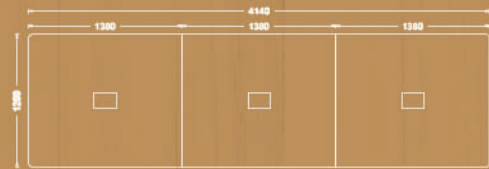

Single desk options

Available sizes

60x140 cm
60x160 cm

Available sizes

70x140 cm
70x160 cm
80x140 cm
80x160 cm

Available sizes

95x220 cm
95x240 cm

205x50x75h

Available sizes

- 70x140 cm
- 70x160 cm
- 80x140 cm
- 80x160 cm

Two seat worksation with side table

Available sizes

- 70x120 cm
- 70x140 cm
- 70x160 cm
- 80x140 cm
- 80x160 cm

Four seat worksation with side table

Available sizes

- 70x120 cm
- 70x140 cm
- 70x160 cm
- 80x140 cm
- 80x160 cm

Six seat worksation with side table

SLEEK

Meeting tables

Midleg covering plate

Cable channel

Double opening socket cover

Meeting table

Variations

sleek

SLEEK

Storage

sleek

Storage

Variations