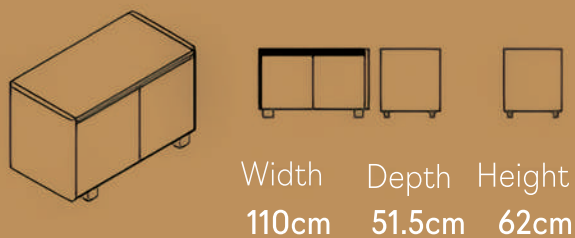

Sideboard

3 door sideboard with straight legs

3 door sideboard with angled legs

1door ,2drawer sideboard with straight legs

1door ,2drawer sideboard with angled legs

2 door sideboard with straight legs

2 door sideboard with angled legs

2 drawer sideboard with straight legs

2 drawer sideboard with angled legs

4 drawer sideboard with angled legs

Width
210 cm

Depth
51.5cm

Height
74cm

2door ,2drawer sideboard with angled legs

Width
210 cm

Depth
51.5cm

Height
74cm

2door ,2drawer sideboard with angled legs

Width
210 cm

Depth
51.5cm

Height
74cm

4 door sideboard with angled legs

Width
210 cm