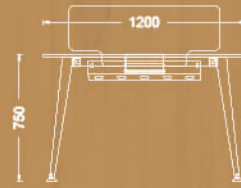

Desk

Available sizes

- 70x140 cm
- 70x160 cm
- 80x140 cm
- 80x160 cm
- 80x180 cm

Available sizes

- 70x140 cm
- 70x160 cm
- 80x140 cm
- 80x160 cm
- 80x180 cm

Variations

Available sizes

- 70x140 cm
- 70x160 cm
- 80x140 cm
- 80x160 cm
- 80x180 cm

sleek

Manager desk

Variations

SLEEK

Worksations

sleek

Two seat worksation

Available sizes

Available sizes

- 70x140 cm
- 70x160 cm
- 80x140 cm
- 80x160 cm

Two seat worksation with side table

Available sizes

- 70x120 cm
- 70x140 cm
- 70x160 cm
- 80x140 cm
- 80x160 cm

Four seat worksation with side table