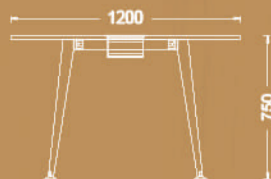

Meeting table