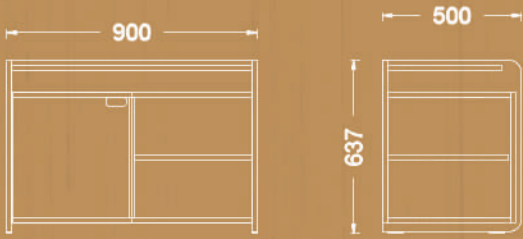

Available sizes

- 70x120 cm
- 70x140 cm
- 70x160 cm
- 80x140 cm
- 80x160 cm

Six seat worksation with side table

SLEEK

Meeting tables

Midleg covering plate

Cable channel

Double opening socket cover

Meeting table

Variations

sleek

SLEEK

Storage

sleek

Storage

Variations