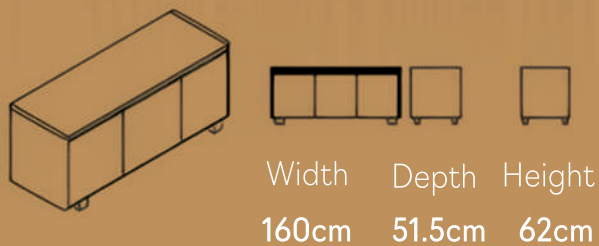

width depth height
 80 cm 47cm 74cm
 100cm 47cm 74cm

740mm High Side Filer Storage.

width depth height
 80 cm 47cm 74cm
 82cm 47cm 74cm
 100cm 47cm 74cm

1017mm High Side Filer Storage.

width depth height
 80 cm 47cm 74cm
 100cm 47cm 74cm

Width	Opening aperture	Internal width	Depth	Internal depth	Height	Internal height	
80 cm	30cm	35.5cm	47.5cm	45cm	135cm	38cm	
100 cm	40cm	45.5cm	47.5cm	45cm	135cm	38cm	

110cm High locker storage

Width	Opening aperture	Internal width	Depth	Internal depth	Height	Internal height	
80 cm	30cm	35.5cm	47.5cm	45cm	110cm	30cm	
100 cm	40cm	45.5cm	47.5cm	45cm	110cm	30cm	

Sideboard

3 door sideboard with straight legs

3 door sideboard with angled legs

1door ,2drawer sideboard with straight legs

1door ,2drawer sideboard with angled legs

2 door sideboard with straight legs

2 door sideboard with angled legs

2 drawer sideboard with straight legs

2 drawer sideboard with angled legs

4 drawer sideboard with angled legs

Width
210 cm

Depth
51.5cm

Height
74cm

2door ,2drawer sideboard with angled legs

Width
210 cm