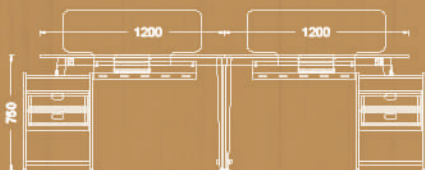

Available sizes

- 70x140 cm
- 70x160 cm
- 80x140 cm
- 80x160 cm

Two seat worksation with side table

Available sizes

- 70x120 cm
- 70x140 cm
- 70x160 cm
- 80x140 cm
- 80x160 cm

Four seat worksation with side table

Available sizes

- 70x120 cm
- 70x140 cm
- 70x160 cm
- 80x140 cm
- 80x160 cm

Six seat worksation with side table

SLEEK

Meeting tables

Midleg covering plate

Cable channel

Double opening socket cover