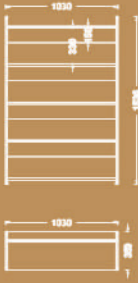

Single desk options

Available sizes

60x140 cm
60x160 cm

Available sizes

70x140 cm
70x160 cm
80x140 cm
80x160 cm

Available sizes

95x220 cm
95x240 cm

205x50x75h

COLLAB worksations

Four -seat working station

Available sizes

70x120 cm
70x140 cm

Two-seat working station

Available sizes

70x120 cm
70x140 cm
70x160cm

Collab
design

Variations

COLLAB storage

Shelving system

COLLAB Tables

Meeting tables

Available sizes

120x240m
120x320

120x280
120x400

available
75x32
75x34
75x41

Available sizes

100x100m

120x120

Coffee table

Available size

60x60m

"SLEEK"