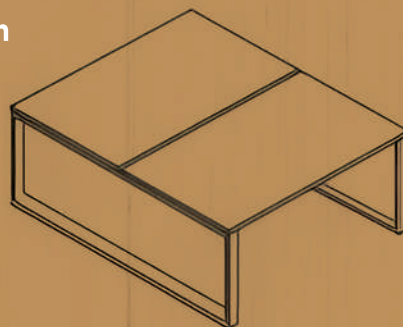

BLEND desks

Single and side to side desks

Rectangular Starter Bench/straight frame leg.
(Fixed /slidingTop)

120 cm	80cm	74cm
140cm	80cm	74cm
160cm	80cm	74cm

Rectangular Starter Bench/loop frame leg.
(Fixed /slidingTop)

120 cm	80cm	74cm
140cm	80cm	74cm
160cm	80cm	74cm

Rectangular Side to Side Extension Bench
(Fixed /slidingTop)

120 cm	80cm	74cm
140cm	80cm	74cm
160cm	80cm	74cm

Back to back desks

**Rectangular back to back Starter Bench
straight frame leg.
Fixed slidingTop**

width	depth	height
120 cm	80cm	74cm
140cm	80cm	74cm
160cm	80cm	74cm

**Rectangular back to back Starter Bench
loop frame leg.
Fixed slidingTop**

width	depth	height
120 cm	80cm	74cm
140cm	80cm	74cm
160cm	80cm	74cm