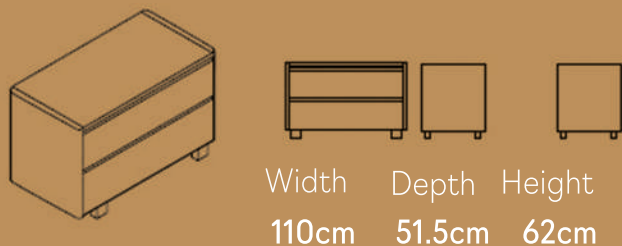

Sideboard

3 door sideboard with straight legs

3 door sideboard with angled legs

1door ,2drawer sideboard with straight legs

1door ,2drawer sideboard with angled legs

2 door sideboard with straight legs

2 door sideboard with angled legs

2 drawer sideboard with straight legs

2 drawer sideboard with angled legs

4 drawer sideboard with angled legs

Width
210 cm

Depth
51.5cm

Height
74cm

2door ,2drawer sideboard with angled legs

Width
210 cm

Depth
51.5cm

Height
74cm

2door ,2drawer sideboard with angled legs

Width
210 cm

Depth
51.5cm

Height
74cm

4 door sideboard with angled legs

Width
210 cm