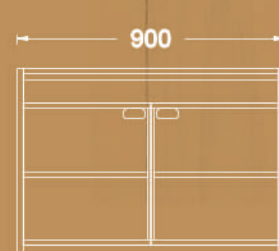

Available sizes

- 70x120 cm
- 70x140 cm
- 70x160 cm
- 80x140 cm
- 80x160 cm

Six seat worksation with side table

SLEEK

Meeting tables

Midleg covering plate

Cable channel

Double opening socket cover

Meeting table

Variations

sleek

SLEEK

Storage

sleek

Storage

Variations