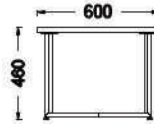

Single desk options

Available sizes

60x140 cm
60x160 cm

Available sizes

70x140 cm
70x160 cm
80x140 cm
80x160 cm

Available sizes

95x220 cm
95x240 cm

205x50x75h

Variations

COLLAB storage

Shelving system

COLLAB Tables

Meeting tables

Available sizes

120x240m
120x320

120x280
120x400

available
75x32
75x34
75x41

Available sizes

100x100m

120x120

Coffee table

Available size

60x60m

"SLEEK"

Desk

Available sizes

- 70x140 cm
- 70x160 cm
- 80x140 cm
- 80x160 cm
- 80x180 cm

Available sizes

- 70x140 cm
- 70x160 cm
- 80x140 cm
- 80x160 cm
- 80x180 cm

Variations

Available sizes

- 70x140 cm
- 70x160 cm
- 80x140 cm
- 80x160 cm
- 80x180 cm