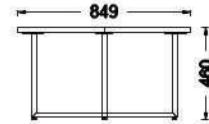

Single desk options

Available sizes

60x140 cm
60x160 cm

Available sizes

70x140 cm
70x160 cm
80x140 cm
80x160 cm

Available sizes

95x220 cm
95x240 cm

205x50x75h

Variations

COLLAB storage

Shelving system

COLLAB Tables

Meeting tables

Available sizes

120x240m
120x320

120x280
120x400

available
75x32
75x34
75x41

Available sizes

100x100m

120x120

Coffee table

Available size

60x60m

"SLEEK"

Desk

Available sizes

- 70x140 cm
- 70x160 cm
- 80x140 cm
- 80x160 cm
- 80x180 cm

Available sizes

- 70x140 cm
- 70x160 cm
- 80x140 cm
- 80x160 cm
- 80x180 cm

Variations

Available sizes

- 70x140 cm
- 70x160 cm
- 80x140 cm
- 80x160 cm
- 80x180 cm