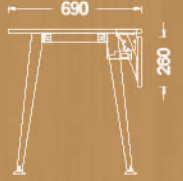

available
75x32
75x34
75x41

Available sizes

100x100m

120x120

Coffee table

Available size

60x60m

"SLEEK"

Desk

Available sizes

- 70x140 cm
- 70x160 cm
- 80x140 cm
- 80x160 cm
- 80x180 cm

Available sizes

- 70x140 cm
- 70x160 cm
- 80x140 cm
- 80x160 cm
- 80x180 cm

Variations

Available sizes

- 70x140 cm
- 70x160 cm
- 80x140 cm
- 80x160 cm
- 80x180 cm