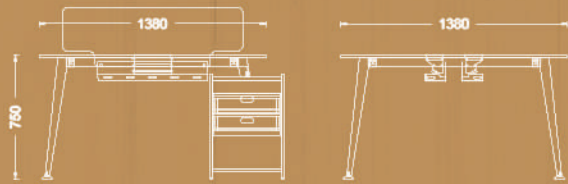

Available sizes

- 70x140 cm
- 70x160 cm
- 80x140 cm
- 80x160 cm