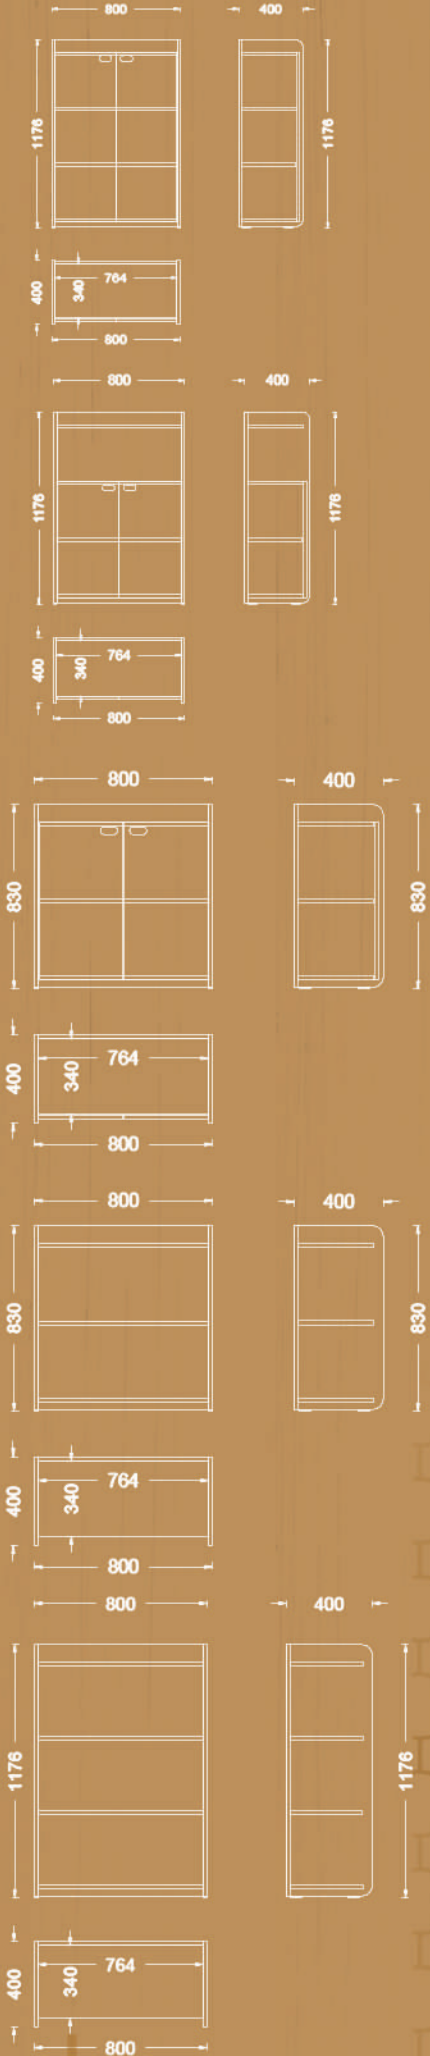

Variations