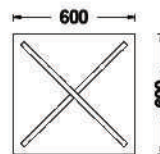

Single desk options

Available sizes

60x140 cm
60x160 cm

Available sizes

70x140 cm
70x160 cm
80x140 cm
80x160 cm

Available sizes

95x220 cm
95x240 cm

205x50x75h

Variations

COLLAB storage

Shelving system

COLLAB Tables

Meeting tables

Available sizes

120x240m
120x320

120x280
120x400

available
75x32
75x34
75x41

Available sizes

100x100m

120x120

Coffee table

Available size

60x60m

"SLEEK"

Desk

Available sizes

- 70x140 cm
- 70x160 cm
- 80x140 cm
- 80x160 cm
- 80x180 cm

Available sizes

- 70x140 cm
- 70x160 cm
- 80x140 cm
- 80x160 cm
- 80x180 cm

Variations

Available sizes

- 70x140 cm
- 70x160 cm
- 80x140 cm
- 80x160 cm
- 80x180 cm