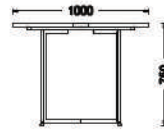

Single desk options

Available sizes

60x140 cm
60x160 cm

Available sizes

70x140 cm
70x160 cm
80x140 cm
80x160 cm

Available sizes

95x220 cm
95x240 cm

205x50x75h

Variations

COLLAB storage

Shelving system

COLLAB Tables

Meeting tables

Available sizes

120x240m
120x320

120x280
120x400

available
75x32
75x34
75x41

Available sizes

100x100m

120x120

Coffee table

Available size

60x60m

"SLEEK"

Depth
51.5cm

Height
74cm

2door ,2drawer sideboard with angled legs

Width
210 cm

Depth
51.5cm

Height
74cm

4 door sideboard with angled legs

Width
210 cm