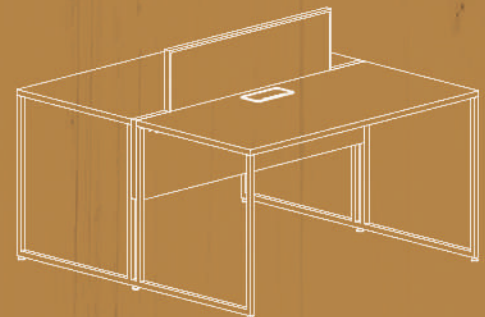

Single desk options

Available sizes

60x140 cm
60x160 cm

Available sizes

70x140 cm
70x160 cm
80x140 cm
80x160 cm

Available sizes

95x220 cm
95x240 cm

205x50x75h

COLLAB worksations

Four -seat working station

Available sizes

70x120 cm
70x140 cm

Two-seat working station

Available sizes

70x120 cm
70x140 cm
70x160cm

Collab
design

Variations

COLLAB storage

Shelving system

COLLAB Tables

Meeting tables

Available sizes

120x240m
120x320

120x280
120x400