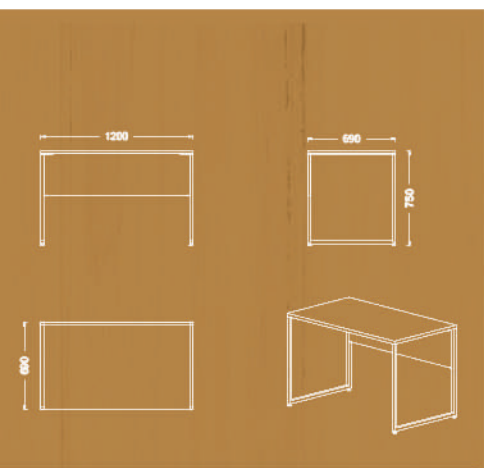

Collab Desks

Available sizes

- 70x120 cm
- 70x140 cm
- 70x160 cm
- 80x160 cm
- 80x160 cm

Available sizes

- 60x110 cm
- 60x120 cm
- 70x120 cm
- 70x140 cm

Available sizes

- 60x110 cm
- 60x120 cm
- 70x120 cm
- 70x140 cm

Single desk options

Available sizes

60x140 cm
60x160 cm

Available sizes

70x140 cm
70x160 cm
80x140 cm
80x160 cm

Available sizes

95x220 cm
95x240 cm

205x50x75h

Depth
51.5cm

Height
74cm

2door ,2drawer sideboard with angled legs

Width
210 cm

Depth
51.5cm

Height
74cm

4 door sideboard with angled legs

Width
210 cm

Desks

Bliss...

Available sizes
W320 D260 H750 cm
W360*D260*H75(cm)
W320*D260*H75(cm)
W360*D260*H75(cm)
W240*D200*H75(cm)

Desk

Variations

Available sizes
W140 D70 H750 cm
W160*D70*H75(cm)
W180*D70*H75(cm)
W240*D70*H75(cm)