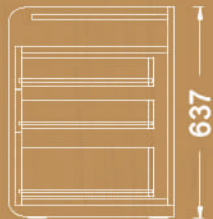

Single desk options

Available sizes

60x140 cm
60x160 cm

Available sizes

70x140 cm
70x160 cm
80x140 cm
80x160 cm

Available sizes

95x220 cm
95x240 cm

205x50x75h

Desk

Available sizes

- 70x140 cm
- 70x160 cm
- 80x140 cm
- 80x160 cm
- 80x180 cm

Available sizes

- 70x140 cm
- 70x160 cm
- 80x140 cm
- 80x160 cm
- 80x180 cm

Variations

Available sizes

- 70x140 cm
- 70x160 cm
- 80x140 cm
- 80x160 cm
- 80x180 cm

Available sizes

- 70x120 cm
- 70x140 cm
- 70x160 cm
- 80x140 cm
- 80x160 cm

Six seat worksation with side table

SLEEK

Meeting tables

Midleg covering plate

Cable channel

Double opening socket cover

Meeting table

Variations

sleek

SLEEK

Storage

sleek

Storage

Variations