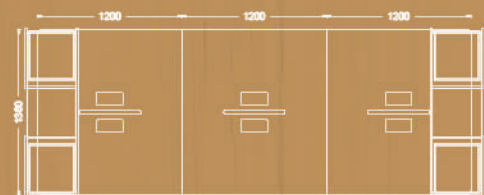

Available sizes

- 70x140 cm
- 70x160 cm
- 80x140 cm
- 80x160 cm

Two seat worksation with side table

Available sizes

- 70x120 cm
- 70x140 cm
- 70x160 cm
- 80x140 cm
- 80x160 cm

Four seat worksation with side table

Available sizes

- 70x120 cm
- 70x140 cm
- 70x160 cm
- 80x140 cm
- 80x160 cm

Six seat worksation with side table

SLEEK

Meeting tables

Midleg covering plate

Cable channel

Double opening socket cover