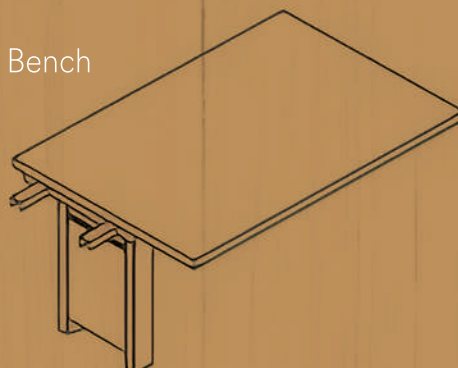

BLEND desks

Single and side to side desks

Rectangular Starter Bench/straight frame leg.
(Fixed /slidingTop)

120 cm	80cm	74cm
140cm	80cm	74cm
160cm	80cm	74cm

Rectangular Starter Bench/loop frame leg.
(Fixed /slidingTop)

120 cm	80cm	74cm
140cm	80cm	74cm
160cm	80cm	74cm

Rectangular Side to Side Extension Bench
(Fixed /slidingTop)

120 cm	80cm	74cm
140cm	80cm	74cm
160cm	80cm	74cm

Back to back desks

**Rectangular back to back Starter Bench
straight frame leg.
Fixed slidingTop**