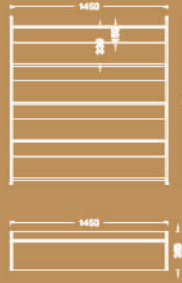

Single desk options

Available sizes

60x140 cm
60x160 cm

Available sizes

70x140 cm
70x160 cm
80x140 cm
80x160 cm

Available sizes

95x220 cm
95x240 cm

205x50x75h

COLLAB worksations

Four -seat working station

Available sizes

70x120 cm
70x140 cm

Two-seat working station

Available sizes

70x120 cm
70x140 cm
70x160cm

Collab
design

Variations

COLLAB storage

Shelving system

COLLAB Tables

Meeting tables

Available sizes

120x240m
120x320

120x280
120x400

available
75x32
75x34
75x41

Available sizes

100x100m

120x120

Coffee table

Available size

60x60m

"SLEEK"