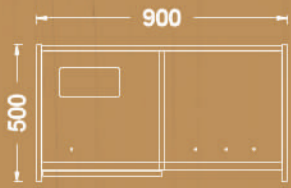

Available sizes

- 70x120 cm
- 70x140 cm
- 70x160 cm
- 80x140 cm
- 80x160 cm

Six seat worksation with side table

SLEEK

Meeting tables

Midleg covering plate

Cable channel

Double opening socket cover

Meeting table

Variations

sleek

SLEEK

Storage

sleek

Storage

Variations