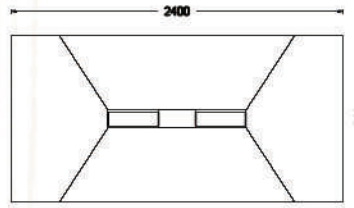

Single desk options

Available sizes

60x140 cm
60x160 cm

Available sizes

70x140 cm
70x160 cm
80x140 cm
80x160 cm

Available sizes

95x220 cm
95x240 cm

205x50x75h

Variations

COLLAB storage

Shelving system

COLLAB Tables

Meeting tables

Available sizes

120x240m
120x320

120x280
120x400

available
75x32
75x34
75x41

Available sizes

100x100m

120x120

Coffee table

Available size

60x60m

"SLEEK"

Desk

Available sizes

- 70x140 cm
- 70x160 cm
- 80x140 cm
- 80x160 cm
- 80x180 cm

Available sizes

- 70x140 cm
- 70x160 cm
- 80x140 cm
- 80x160 cm
- 80x180 cm

Variations

Available sizes

- 70x140 cm
- 70x160 cm
- 80x140 cm
- 80x160 cm
- 80x180 cm