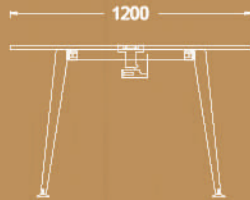

Meeting table