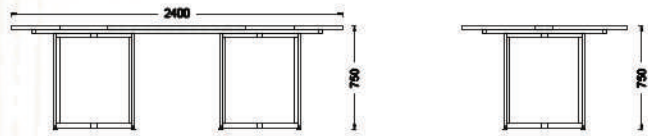

Single desk options

Available sizes

60x140 cm
60x160 cm

Available sizes

70x140 cm
70x160 cm
80x140 cm
80x160 cm

Available sizes

95x220 cm
95x240 cm

205x50x75h

Variations

COLLAB storage

Shelving system

COLLAB Tables

Meeting tables

Available sizes

120x240m
120x320

120x280
120x400

available
75x32
75x34
75x41

Available sizes

100x100m

120x120

Coffee table

Available size

60x60m

"SLEEK"

Desk

Available sizes

- 70x140 cm
- 70x160 cm
- 80x140 cm
- 80x160 cm
- 80x180 cm

Available sizes

- 70x140 cm
- 70x160 cm
- 80x140 cm
- 80x160 cm
- 80x180 cm

Variations

Available sizes

- 70x140 cm
- 70x160 cm
- 80x140 cm
- 80x160 cm
- 80x180 cm