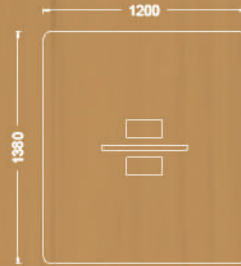

Desk

Available sizes

- 70x140 cm
- 70x160 cm
- 80x140 cm
- 80x160 cm
- 80x180 cm

Available sizes

- 70x140 cm
- 70x160 cm
- 80x140 cm
- 80x160 cm
- 80x180 cm

Variations

Available sizes

- 70x140 cm
- 70x160 cm
- 80x140 cm
- 80x160 cm
- 80x180 cm

sleek

Manager desk

Variations

SLEEK

Worksations

sleek

Two seat worksation

Available sizes

Available sizes

- 70x140 cm
- 70x160 cm
- 80x140 cm
- 80x160 cm

Two seat worksation with side table

Available sizes

- 70x120 cm
- 70x140 cm
- 70x160 cm
- 80x140 cm
- 80x160 cm

Four seat worksation with side table