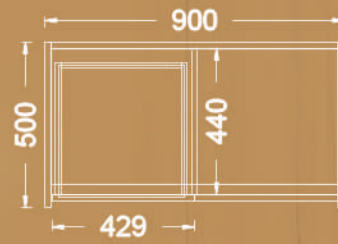

Available sizes

- 70x120 cm
- 70x140 cm
- 70x160 cm
- 80x140 cm
- 80x160 cm

Six seat worksation with side table

SLEEK

Meeting tables

Midleg covering plate

Cable channel

Double opening socket cover

Meeting table

Variations

sleek

SLEEK

Storage

sleek

Storage

Variations