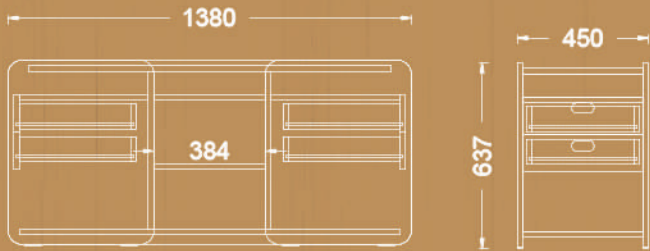

Available sizes

- 70x120 cm
- 70x140 cm
- 70x160 cm
- 80x140 cm
- 80x160 cm

Six seat worksation with side table

SLEEK

Meeting tables

Midleg covering plate

Cable channel

Double opening socket cover

Meeting table

Variations

sleek

SLEEK

Storage

sleek

Storage

Variations

BLEND desks

Single and side to side desks

Rectangular Starter Bench/straight frame leg.
(Fixed /slidingTop)

120 cm	80cm	74cm
140cm	80cm	74cm
160cm	80cm	74cm

Rectangular Starter Bench/loop frame leg.
(Fixed /slidingTop)