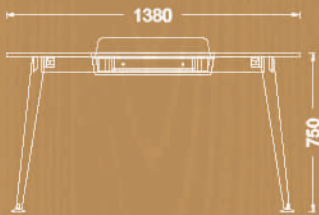

available
75x32
75x34
75x41

Available sizes

100x100m

120x120

Coffee table

Available size

60x60m

"SLEEK"

Desk

Available sizes

- 70x140 cm
- 70x160 cm
- 80x140 cm
- 80x160 cm
- 80x180 cm

Available sizes

- 70x140 cm
- 70x160 cm
- 80x140 cm
- 80x160 cm
- 80x180 cm

Variations

Available sizes

- 70x140 cm
- 70x160 cm
- 80x140 cm
- 80x160 cm
- 80x180 cm