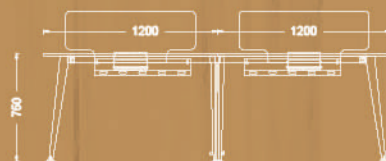

- 70x120 cm
- 70x140 cm
- 70x160 cm
- 80x140 cm
- 80x160 cm

Six seat worksation