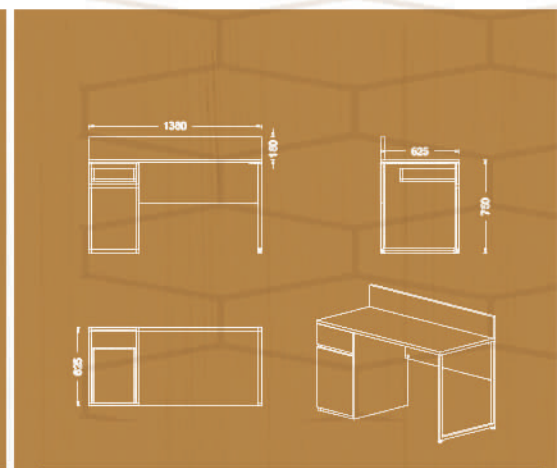

Collab Desks

Available sizes

- 70x120 cm
- 70x140 cm
- 70x160 cm
- 80x160 cm
- 80x160 cm

Available sizes

- 60x110 cm
- 60x120 cm
- 70x120 cm
- 70x140 cm

Available sizes

- 60x110 cm
- 60x120 cm
- 70x120 cm
- 70x140 cm

Single desk options

Available sizes

60x140 cm
60x160 cm

Available sizes

70x140 cm
70x160 cm
80x140 cm
80x160 cm

Available sizes

95x220 cm
95x240 cm

205x50x75h