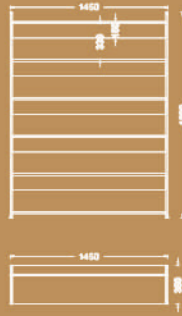

Single desk options

Available sizes

60x140 cm
60x160 cm

Available sizes

70x140 cm
70x160 cm
80x140 cm
80x160 cm

Available sizes

95x220 cm
95x240 cm

205x50x75h

COLLAB worksations

Four -seat working station

Available sizes

70x120 cm
70x140 cm

Two-seat working station

Available sizes

70x120 cm
70x140 cm
70x160cm

Collab
design

Variations

COLLAB storage

Shelving system

COLLAB Tables

Meeting tables

Available sizes

120x240m
120x320

120x280
120x400

available
75x32
75x34
75x41

Available sizes

100x100m

120x120

Coffee table

Available size

60x60m

"SLEEK"