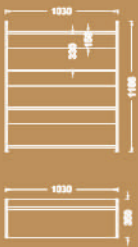

Single desk options

Available sizes

60x140 cm
60x160 cm

Available sizes

70x140 cm
70x160 cm
80x140 cm
80x160 cm

Available sizes

95x220 cm
95x240 cm

205x50x75h

COLLAB worksations

Four -seat working station

Available sizes

70x120 cm
70x140 cm

Two-seat working station

Available sizes

70x120 cm
70x140 cm
70x160cm

Collab
design

Variations

COLLAB storage

Shelving system

COLLAB Tables

Meeting tables

Available sizes

120x240m
120x320

120x280
120x400

available
75x32
75x34
75x41

Available sizes

100x100m

120x120

Coffee table

Available size

60x60m

"SLEEK"