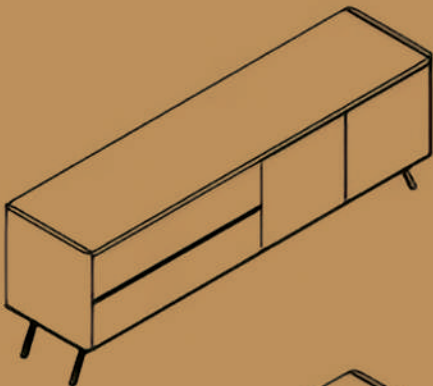

Sideboard

3 door sideboard with straight legs

3 door sideboard with angled legs

1door ,2drawer sideboard with straight legs

1door ,2drawer sideboard with angled legs

2 door sideboard with straight legs

2 door sideboard with angled legs

2 drawer sideboard with straight legs

2 drawer sideboard with angled legs

4 drawer sideboard with angled legs

Width
210 cm

Depth
51.5cm

Height
74cm

2door ,2drawer sideboard with angled legs

Width
210 cm

Depth
51.5cm

Height
74cm

2door ,2drawer sideboard with angled legs

Width
210 cm

Depth
51.5cm

Height
74cm

4 door sideboard with angled legs

Width
210 cm