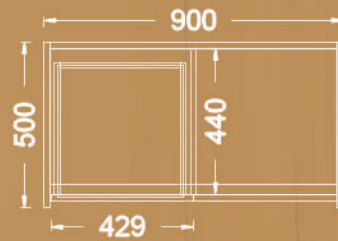

- 70x120 cm
- 70x140 cm
- 70x160 cm
- 80x140 cm
- 80x160 cm

Four seat workstation with side table

Available sizes

- 70x120 cm
- 70x140 cm
- 70x160 cm
- 80x140 cm
- 80x160 cm

Six seat workstation with side table

SLEEK

Meeting tables

Midleg covering plate

Cable channel

Double opening socket cover

Meeting table

Variations

sleek

SLEEK

Storage

sleek

Storage

Variations

SLEEK
design

Variations

sleek