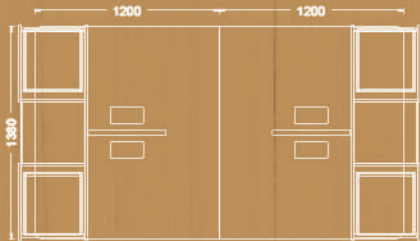

Workstations

sleek

Two seat worksation

Available sizes

- 70x120 cm
- 70x140 cm
- 70x160 cm
- 80x140 cm
- 80x160 cm

Four seat worksation

Available sizes

- 70x120 cm
- 70x140 cm
- 70x160 cm
- 80x140 cm
- 80x160 cm

Six seat worksation

Available sizes

- 70x120 cm
- 70x140 cm
- 70x160 cm
- 80x140 cm
- 80x160 cm

Available sizes

- 70x140 cm
- 70x160 cm
- 80x140 cm
- 80x160 cm

Two seat workstation with side table

Available sizes

- 70x120 cm
- 70x140 cm
- 70x160 cm
- 80x140 cm
- 80x160 cm

Four seat workstation with side table

Available sizes

- 70x120 cm
- 70x140 cm
- 70x160 cm
- 80x140 cm
- 80x160 cm

Six seat workstation with side table

SLEEK

Meeting tables

Midleg covering plate

Cable channel

Double opening socket cover

Meeting table

Variations

sleek