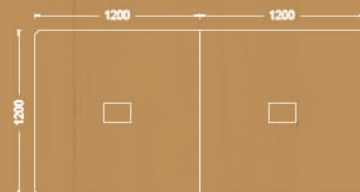

- 70x120 cm
- 70x140 cm
- 70x160 cm
- 80x140 cm
- 80x160 cm

Four seat workstation with side table

Available sizes

- 70x120 cm
- 70x140 cm
- 70x160 cm
- 80x140 cm
- 80x160 cm

Six seat workstation with side table

SLEEK

Meeting tables

Midleg covering plate

Cable channel

Double opening socket cover

Meeting table

Variations

sleek

SLEEK

Storage

sleek

Storage

Variations

SLEEK
design

Variations

sleek