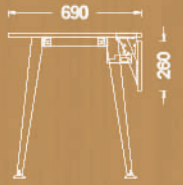

sleek

Desk

Available sizes

70x140 cm

70x160 cm

80x140 cm

80x160 cm

80x180 cm

Available sizes

70x140 cm

70x160 cm

80x140 cm

80x160 cm

80x180 cm

Variations

Available sizes

Workstations

sleek

Two seat worksation

Available sizes

- 70x120 cm
- 70x140 cm
- 70x160 cm
- 80x140 cm
- 80x160 cm

Four seat worksation

Available sizes

- 70x120 cm
- 70x140 cm
- 70x160 cm
- 80x140 cm
- 80x160 cm

- 70x120 cm
- 70x140 cm
- 70x160 cm
- 80x140 cm
- 80x160 cm

Four seat workstation with side table

Available sizes

- 70x120 cm
- 70x140 cm
- 70x160 cm
- 80x140 cm
- 80x160 cm

Six seat workstation with side table