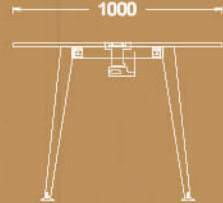

- 70x120 cm
- 70x140 cm
- 70x160 cm
- 80x140 cm
- 80x160 cm

Four seat workstation with side table

Available sizes

- 70x120 cm
- 70x140 cm
- 70x160 cm
- 80x140 cm
- 80x160 cm

Six seat workstation with side table

SLEEK

Meeting tables

Midleg covering plate

Cable channel

Double opening socket cover

Meeting table

Variations

sleek

SLEEK

Storage

sleek

Storage

Variations

SLEEK
design

Variations

sleek