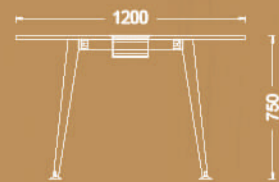

Six seat worksation

Available sizes

- 70x120 cm
- 70x140 cm
- 70x160 cm
- 80x140 cm
- 80x160 cm

Available sizes

- 70x140 cm
- 70x160 cm
- 80x140 cm
- 80x160 cm

Two seat workstation with side table

Available sizes

- 70x120 cm
- 70x140 cm
- 70x160 cm
- 80x140 cm
- 80x160 cm

Four seat workstation with side table

Available sizes

- 70x120 cm
- 70x140 cm
- 70x160 cm
- 80x140 cm
- 80x160 cm

Six seat workstation with side table

SLEEK

Meeting tables

Midleg covering plate

Cable channel

Double opening socket cover

Meeting table

Variations

sleek

SLEEK

Storage

sleek

Storage

Variations

SLEEK
design

Variations

sleek