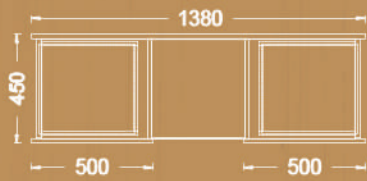

- 70x120 cm
- 70x140 cm
- 70x160 cm
- 80x140 cm
- 80x160 cm

Four seat workstation with side table

Available sizes

- 70x120 cm
- 70x140 cm
- 70x160 cm
- 80x140 cm
- 80x160 cm

Six seat workstation with side table

SLEEK

Meeting tables

Midleg covering plate

Cable channel

Double opening socket cover

Meeting table

Variations

sleek

SLEEK

Storage

sleek

Storage

Variations

SLEEK
design

Variations

sleek