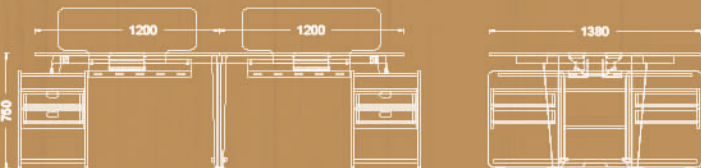

Workstations

sleek

Two seat worksation

Available sizes

- 70x120 cm
- 70x140 cm
- 70x160 cm
- 80x140 cm
- 80x160 cm

Four seat worksation

Available sizes

- 70x120 cm
- 70x140 cm
- 70x160 cm
- 80x140 cm
- 80x160 cm

Six seat worksation

Available sizes

- 70x120 cm
- 70x140 cm
- 70x160 cm
- 80x140 cm
- 80x160 cm

Available sizes

- 70x140 cm
- 70x160 cm
- 80x140 cm
- 80x160 cm

Two seat workstation with side table

Available sizes

- 70x120 cm
- 70x140 cm
- 70x160 cm
- 80x140 cm
- 80x160 cm

Four seat workstation with side table

Available sizes

- 70x120 cm
- 70x140 cm
- 70x160 cm
- 80x140 cm
- 80x160 cm

Six seat workstation with side table

SLEEK

Meeting tables

Midleg covering plate

Cable channel

Double opening socket cover

Meeting table

Variations

sleek