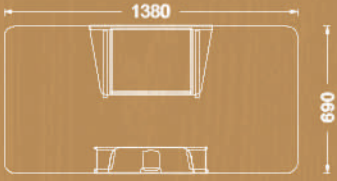

sleek

Desk

Available sizes

70x140 cm

70x160 cm

80x140 cm

80x160 cm

80x180 cm

Available sizes

70x140 cm

70x160 cm

80x140 cm

80x160 cm

80x180 cm

Variations

Available sizes

70x140 cm

70x160 cm

80x140 cm

80x160 cm

80x180 cm

Manager desk

Variations

SLEEK

Workstations

sleek

Two seat worksation

Available sizes

- 70x120 cm
- 70x140 cm
- 70x160 cm
- 80x140 cm
- 80x160 cm

Four seat worksation

Available sizes

- 70x120 cm
- 70x140 cm
- 70x160 cm
- 80x140 cm
- 80x160 cm