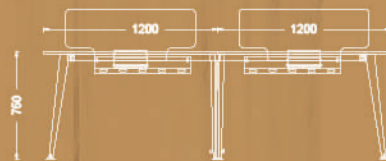

sleek

Desk

Available sizes

70x140 cm

70x160 cm

80x140 cm

80x160 cm

80x180 cm

70x140 cm

70x160 cm

80x140 cm

80x160 cm

80x180 cm

Manager desk

Variations

SLEEK

Workstations

sleek

Two seat worksation

Available sizes

- 70x120 cm
- 70x140 cm
- 70x160 cm
- 80x140 cm
- 80x160 cm

Four seat worksation

Available sizes

- 70x120 cm
- 70x140 cm
- 70x160 cm
- 80x140 cm
- 80x160 cm

Six seat worksation

Available sizes

- 70x120 cm
- 70x140 cm
- 70x160 cm
- 80x140 cm
- 80x160 cm

Available sizes

- 70x140 cm
- 70x160 cm
- 80x140 cm
- 80x160 cm

Two seat workstation with side table

Available sizes