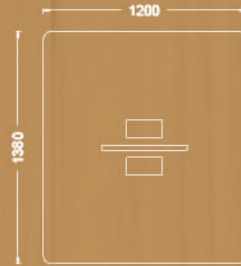

sleek

Desk

Available sizes

70x140 cm

70x160 cm

80x140 cm

80x160 cm

80x180 cm

70x140 cm

70x160 cm

80x140 cm

80x160 cm

80x180 cm

Manager desk

Variations

SLEEK

Workstations

sleek

Two seat worksation

Available sizes

- 70x120 cm
- 70x140 cm
- 70x160 cm
- 80x140 cm
- 80x160 cm

Four seat worksation

Available sizes

- 70x120 cm
- 70x140 cm
- 70x160 cm
- 80x140 cm
- 80x160 cm

Six seat worksation

Available sizes

- 70x120 cm
- 70x140 cm
- 70x160 cm
- 80x140 cm
- 80x160 cm

Available sizes

- 70x140 cm
- 70x160 cm
- 80x140 cm
- 80x160 cm

Two seat workstation with side table

Available sizes