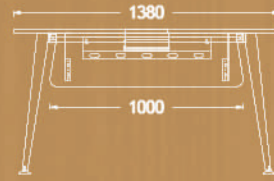

sleek

Desk

Available sizes

70x140 cm

70x160 cm

80x140 cm

80x160 cm

80x180 cm

Available sizes

70x140 cm

70x160 cm

80x140 cm

80x160 cm

80x180 cm

Variations

Available sizes

Workstations

sleek

Two seat worksation

Available sizes

- 70x120 cm
- 70x140 cm
- 70x160 cm
- 80x140 cm
- 80x160 cm

Four seat worksation

Available sizes

- 70x120 cm
- 70x140 cm
- 70x160 cm
- 80x140 cm
- 80x160 cm

- 70x120 cm
- 70x140 cm
- 70x160 cm
- 80x140 cm
- 80x160 cm

Four seat workstation with side table

Available sizes

- 70x120 cm
- 70x140 cm
- 70x160 cm
- 80x140 cm
- 80x160 cm

Six seat workstation with side table