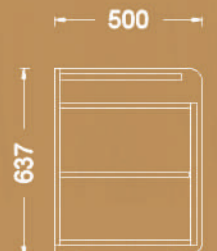

Six seat worksation

Available sizes

- 70x120 cm
- 70x140 cm
- 70x160 cm
- 80x140 cm
- 80x160 cm

Available sizes

- 70x140 cm
- 70x160 cm
- 80x140 cm
- 80x160 cm

Two seat workstation with side table

Available sizes

- 70x120 cm
- 70x140 cm
- 70x160 cm
- 80x140 cm
- 80x160 cm

Four seat workstation with side table

Available sizes

- 70x120 cm
- 70x140 cm
- 70x160 cm
- 80x140 cm
- 80x160 cm

Six seat workstation with side table

SLEEK

Meeting tables

Midleg covering plate

Cable channel

Double opening socket cover

Meeting table

Variations

sleek

SLEEK

Storage

sleek

Storage

Variations

SLEEK
design

Variations

sleek