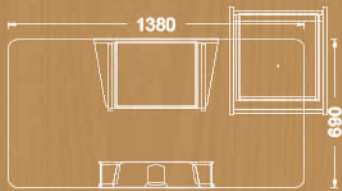

sleek

Desk

Available sizes

70x140 cm

70x160 cm

80x140 cm

80x160 cm

80x180 cm

Available sizes

70x140 cm

70x160 cm

80x140 cm

80x160 cm

80x180 cm

Variations

Available sizes

70x140 cm

70x160 cm

80x140 cm

80x160 cm

80x180 cm

Manager desk

Variations

SLEEK

Workstations

sleek

Two seat worksation

Available sizes

- 70x120 cm
- 70x140 cm
- 70x160 cm
- 80x140 cm
- 80x160 cm

Four seat worksation

Available sizes

- 70x120 cm
- 70x140 cm
- 70x160 cm
- 80x140 cm
- 80x160 cm