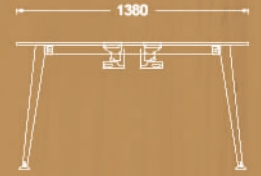

70x140 cm

70x160 cm

80x140 cm

80x160 cm

80x180 cm

Manager desk

Variations

SLEEK

Workstations

sleek

Two seat worksation

Available sizes

- 70x120 cm
- 70x140 cm
- 70x160 cm
- 80x140 cm
- 80x160 cm

Four seat worksation

Available sizes

- 70x120 cm
- 70x140 cm
- 70x160 cm
- 80x140 cm
- 80x160 cm

Six seat worksation

Available sizes

- 70x120 cm
- 70x140 cm
- 70x160 cm
- 80x140 cm
- 80x160 cm

Available sizes

- 70x140 cm
- 70x160 cm
- 80x140 cm
- 80x160 cm

Two seat workstation with side table

Available sizes