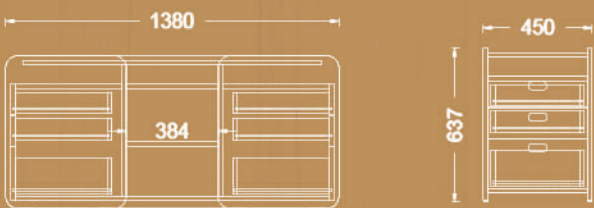

Six seat worksation

Available sizes

- 70x120 cm
- 70x140 cm
- 70x160 cm
- 80x140 cm
- 80x160 cm

Available sizes

- 70x140 cm
- 70x160 cm
- 80x140 cm
- 80x160 cm

Two seat workstation with side table

Available sizes

- 70x120 cm
- 70x140 cm
- 70x160 cm
- 80x140 cm
- 80x160 cm

Four seat workstation with side table

Available sizes

- 70x120 cm
- 70x140 cm
- 70x160 cm
- 80x140 cm
- 80x160 cm

Six seat workstation with side table

SLEEK

Meeting tables

Midleg covering plate

Cable channel

Double opening socket cover

Meeting table

Variations

sleek

SLEEK

Storage

sleek

Storage

Variations

SLEEK
design

Variations

sleek