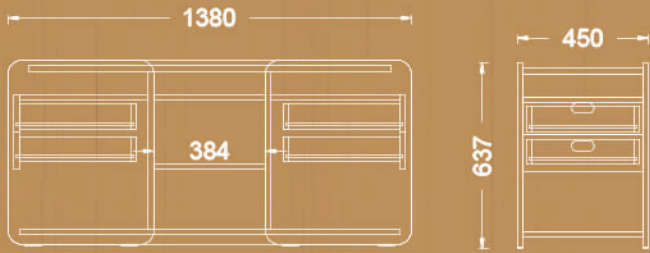

Six seat worksation

Available sizes

- 70x120 cm
- 70x140 cm
- 70x160 cm
- 80x140 cm
- 80x160 cm

Available sizes

- 70x140 cm
- 70x160 cm
- 80x140 cm
- 80x160 cm

Two seat workstation with side table

Available sizes

- 70x120 cm
- 70x140 cm
- 70x160 cm
- 80x140 cm
- 80x160 cm

Four seat workstation with side table

Available sizes

- 70x120 cm
- 70x140 cm
- 70x160 cm
- 80x140 cm
- 80x160 cm

Six seat workstation with side table

SLEEK

Meeting tables

Midleg covering plate

Cable channel

Double opening socket cover

Meeting table

Variations

sleek

SLEEK

Storage

sleek

Storage

Variations

SLEEK
design

Variations

sleek