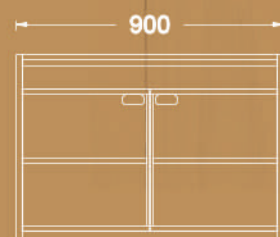

- 70x120 cm
- 70x140 cm
- 70x160 cm
- 80x140 cm
- 80x160 cm

Four seat workstation with side table

Available sizes

- 70x120 cm
- 70x140 cm
- 70x160 cm
- 80x140 cm
- 80x160 cm

Six seat workstation with side table

SLEEK

Meeting tables

Midleg covering plate

Cable channel

Double opening socket cover

Meeting table

Variations

sleek

SLEEK

Storage

sleek

Storage

Variations

SLEEK
design

Variations

sleek