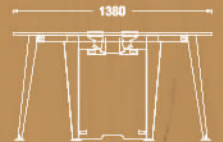

Workstations

sleek

Two seat worksation

Available sizes

- 70x120 cm
- 70x140 cm
- 70x160 cm
- 80x140 cm
- 80x160 cm

Four seat worksation

Available sizes

- 70x120 cm
- 70x140 cm
- 70x160 cm
- 80x140 cm
- 80x160 cm

Six seat worksation

Available sizes

- 70x120 cm
- 70x140 cm
- 70x160 cm
- 80x140 cm
- 80x160 cm

Available sizes

- 70x140 cm
- 70x160 cm
- 80x140 cm
- 80x160 cm

Two seat workstation with side table

Available sizes

- 70x120 cm
- 70x140 cm
- 70x160 cm
- 80x140 cm
- 80x160 cm

Four seat workstation with side table

Available sizes

- 70x120 cm
- 70x140 cm
- 70x160 cm
- 80x140 cm
- 80x160 cm

Six seat workstation with side table