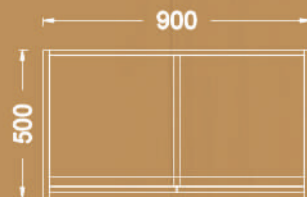

SLEEK

Meeting tables

Midleg covering plate

Cable channel

Double opening socket cover

Meeting table

Variations

sleek

SLEEK

Storage

sleek

Storage

Variations

SLEEK
design

Variations

sleek