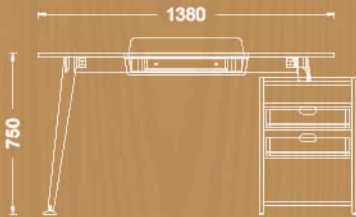

sleek

Desk

Available sizes

70x140 cm

70x160 cm

80x140 cm

80x160 cm

80x180 cm

Available sizes

70x140 cm

70x160 cm

80x140 cm

80x160 cm

80x180 cm

Variations

Available sizes

70x140 cm

70x160 cm

80x140 cm

80x160 cm

80x180 cm

Manager desk

Variations

SLEEK

Workstations

sleek

Two seat worksation

Available sizes

- 70x120 cm
- 70x140 cm
- 70x160 cm
- 80x140 cm
- 80x160 cm

Four seat worksation

Available sizes

- 70x120 cm
- 70x140 cm
- 70x160 cm
- 80x140 cm
- 80x160 cm