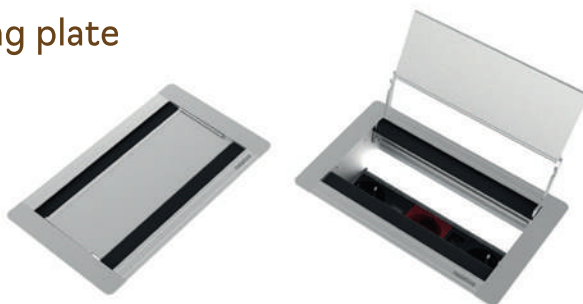

SLEEK

Meeting tables

Midleg covering plate

Cable channel

Double opening socket cover

Meeting table

Variations

sleek

SLEEK

Storage

sleek

Storage

Variations

SLEEK
design

Variations

sleek