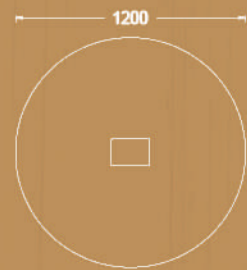

Six seat worksation

Available sizes

- 70x120 cm
- 70x140 cm
- 70x160 cm
- 80x140 cm
- 80x160 cm

Available sizes

- 70x140 cm
- 70x160 cm
- 80x140 cm
- 80x160 cm

Two seat workstation with side table

Available sizes

- 70x120 cm
- 70x140 cm
- 70x160 cm
- 80x140 cm
- 80x160 cm

Four seat workstation with side table

Available sizes

- 70x120 cm
- 70x140 cm
- 70x160 cm
- 80x140 cm
- 80x160 cm

Six seat workstation with side table

SLEEK

Meeting tables

Midleg covering plate

Cable channel

Double opening socket cover

Meeting table

Variations

sleek