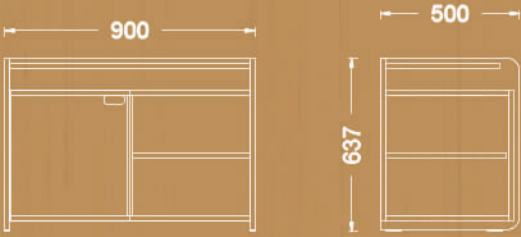

Six seat worksation

Available sizes

- 70x120 cm
- 70x140 cm
- 70x160 cm
- 80x140 cm
- 80x160 cm

Available sizes

- 70x140 cm
- 70x160 cm
- 80x140 cm
- 80x160 cm

Two seat workstation with side table

Available sizes

- 70x120 cm
- 70x140 cm
- 70x160 cm
- 80x140 cm
- 80x160 cm

Four seat workstation with side table

Available sizes

- 70x120 cm
- 70x140 cm
- 70x160 cm
- 80x140 cm
- 80x160 cm

Six seat workstation with side table

SLEEK

Meeting tables

Midleg covering plate

Cable channel

Double opening socket cover

Meeting table

Variations

sleek

SLEEK

Storage

sleek

Storage

Variations

SLEEK
design

Variations

sleek