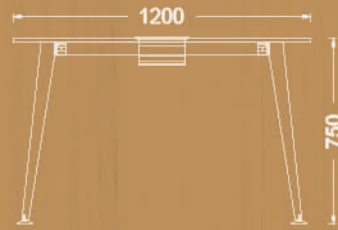

- 70x120 cm
- 70x140 cm
- 70x160 cm
- 80x140 cm
- 80x160 cm

Four seat workstation with side table

Available sizes

- 70x120 cm
- 70x140 cm
- 70x160 cm
- 80x140 cm
- 80x160 cm

Six seat workstation with side table

SLEEK

Meeting tables

Midleg covering plate

Cable channel

Double opening socket cover

Meeting table

Variations

sleek

SLEEK

Storage

sleek

Storage

Variations

SLEEK
design

Variations

sleek