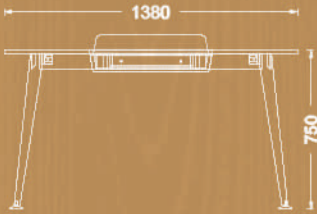

sleek

Desk

Available sizes

70x140 cm

70x160 cm

80x140 cm

80x160 cm

80x180 cm

Available sizes

70x140 cm

70x160 cm

80x140 cm

80x160 cm

80x180 cm

Variations

Available sizes

70x140 cm

70x160 cm

80x140 cm

80x160 cm

80x180 cm

Manager desk

Variations

SLEEK

Workstations

sleek

Two seat worksation

Available sizes

- 70x120 cm
- 70x140 cm
- 70x160 cm
- 80x140 cm
- 80x160 cm

Four seat worksation

Available sizes

- 70x120 cm
- 70x140 cm
- 70x160 cm
- 80x140 cm
- 80x160 cm