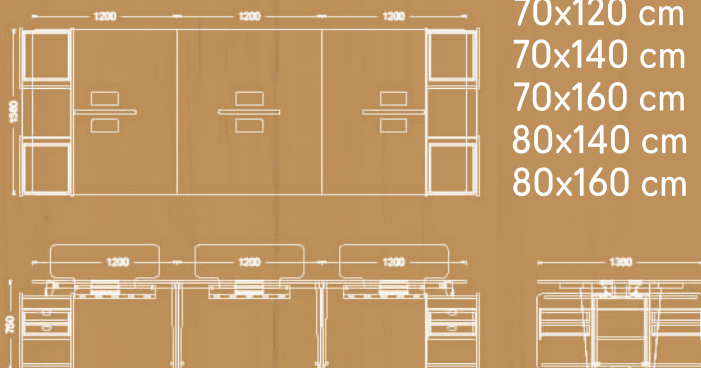

Workstations

sleek

Two seat worksation

Available sizes

- 70x120 cm
- 70x140 cm
- 70x160 cm
- 80x140 cm
- 80x160 cm

Four seat worksation

Available sizes

- 70x120 cm
- 70x140 cm
- 70x160 cm
- 80x140 cm
- 80x160 cm

Six seat worksation

Available sizes

- 70x120 cm
- 70x140 cm
- 70x160 cm
- 80x140 cm
- 80x160 cm

Available sizes

- 70x140 cm
- 70x160 cm
- 80x140 cm
- 80x160 cm

Two seat workstation with side table

Available sizes

- 70x120 cm
- 70x140 cm
- 70x160 cm
- 80x140 cm
- 80x160 cm

Four seat workstation with side table

Available sizes

- 70x120 cm
- 70x140 cm
- 70x160 cm
- 80x140 cm
- 80x160 cm

Six seat workstation with side table

SLEEK

Meeting tables

Midleg covering plate

Cable channel

Double opening socket cover

Meeting table

Variations

sleek