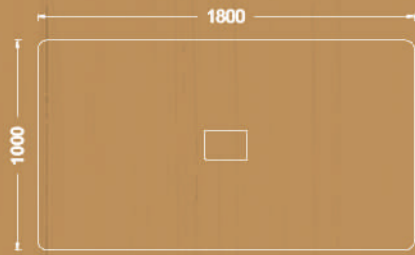

- 70x120 cm
- 70x140 cm
- 70x160 cm
- 80x140 cm
- 80x160 cm

Four seat workstation with side table

Available sizes

- 70x120 cm
- 70x140 cm
- 70x160 cm
- 80x140 cm
- 80x160 cm

Six seat workstation with side table

SLEEK

Meeting tables

Midleg covering plate

Cable channel

Double opening socket cover

Meeting table

Variations

sleek

SLEEK

Storage

sleek

Storage

Variations

SLEEK
design

Variations

sleek