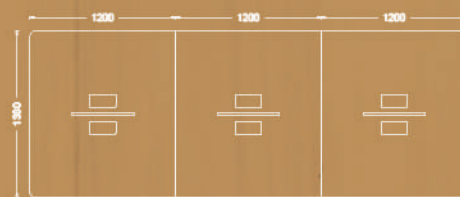

70x140 cm

70x160 cm

80x140 cm

80x160 cm

80x180 cm

Manager desk

Variations

SLEEK

Workstations

sleek

Two seat worksation

Available sizes

- 70x120 cm
- 70x140 cm
- 70x160 cm
- 80x140 cm
- 80x160 cm

Four seat worksation

Available sizes

- 70x120 cm
- 70x140 cm
- 70x160 cm
- 80x140 cm
- 80x160 cm

Six seat worksation

Available sizes

- 70x120 cm
- 70x140 cm
- 70x160 cm
- 80x140 cm
- 80x160 cm

Available sizes

- 70x140 cm
- 70x160 cm
- 80x140 cm
- 80x160 cm

Two seat workstation with side table

Available sizes

- 70x120 cm
- 70x140 cm
- 70x160 cm
- 80x140 cm
- 80x160 cm

Four seat workstation with side table

Available sizes

- 70x120 cm
- 70x140 cm
- 70x160 cm
- 80x140 cm
- 80x160 cm

Six seat workstation with side table