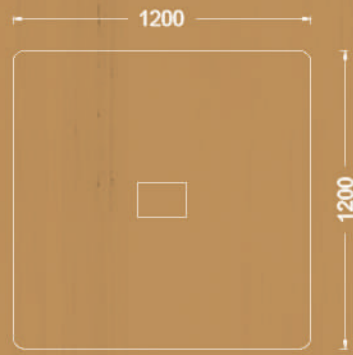

Six seat worksation

Available sizes

- 70x120 cm
- 70x140 cm
- 70x160 cm
- 80x140 cm
- 80x160 cm

Available sizes

- 70x140 cm
- 70x160 cm
- 80x140 cm
- 80x160 cm

Two seat workstation with side table

Available sizes

- 70x120 cm
- 70x140 cm
- 70x160 cm
- 80x140 cm
- 80x160 cm

Four seat workstation with side table

Available sizes

- 70x120 cm
- 70x140 cm
- 70x160 cm
- 80x140 cm
- 80x160 cm

Six seat workstation with side table

SLEEK

Meeting tables

Midleg covering plate

Cable channel

Double opening socket cover

Meeting table

Variations

sleek

SLEEK

Storage

sleek

Storage

Variations

SLEEK
design

Variations

sleek