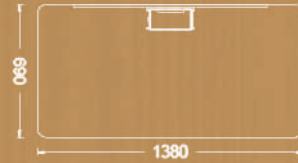

sleek

Desk

Available sizes

70x140 cm

70x160 cm

80x140 cm

80x160 cm

80x180 cm

Available sizes

70x140 cm

70x160 cm

80x140 cm

80x160 cm

80x180 cm

Variations

Available sizes

Workstations

sleek

Two seat worksation

Available sizes

- 70x120 cm
- 70x140 cm
- 70x160 cm
- 80x140 cm
- 80x160 cm

Four seat worksation

Available sizes

- 70x120 cm
- 70x140 cm
- 70x160 cm
- 80x140 cm
- 80x160 cm

- 70x120 cm
- 70x140 cm
- 70x160 cm
- 80x140 cm
- 80x160 cm

Four seat workstation with side table

Available sizes

- 70x120 cm
- 70x140 cm
- 70x160 cm
- 80x140 cm
- 80x160 cm

Six seat workstation with side table