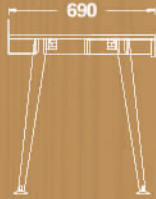

sleek

Desk

Available sizes

70x140 cm

70x160 cm

80x140 cm

80x160 cm

80x180 cm

Available sizes

70x140 cm

70x160 cm

80x140 cm

80x160 cm

80x180 cm

Variations

Available sizes

70x140 cm

70x160 cm

80x140 cm

80x160 cm

80x180 cm

Manager desk

Variations

SLEEK

Workstations

sleek

Two seat worksation

Available sizes

- 70x120 cm
- 70x140 cm
- 70x160 cm
- 80x140 cm
- 80x160 cm

Four seat worksation

Available sizes

- 70x120 cm
- 70x140 cm
- 70x160 cm
- 80x140 cm
- 80x160 cm