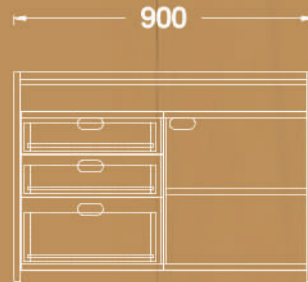

- 70x120 cm
- 70x140 cm
- 70x160 cm
- 80x140 cm
- 80x160 cm

Four seat workstation with side table

Available sizes

- 70x120 cm
- 70x140 cm
- 70x160 cm
- 80x140 cm
- 80x160 cm

Six seat workstation with side table

SLEEK

Meeting tables

Midleg covering plate

Cable channel

Double opening socket cover

Meeting table

Variations

sleek

SLEEK

Storage

sleek

Storage

Variations

SLEEK
design

Variations

sleek