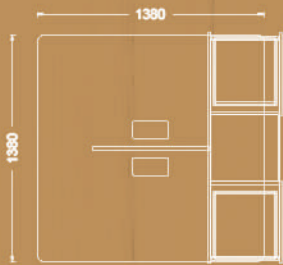

Workstations

sleek

Two seat worksation

Available sizes

- 70x120 cm
- 70x140 cm
- 70x160 cm
- 80x140 cm
- 80x160 cm

Four seat worksation

Available sizes

- 70x120 cm
- 70x140 cm
- 70x160 cm
- 80x140 cm
- 80x160 cm

Six seat worksation

Available sizes

- 70x120 cm
- 70x140 cm
- 70x160 cm
- 80x140 cm
- 80x160 cm

Available sizes

- 70x140 cm
- 70x160 cm
- 80x140 cm
- 80x160 cm

Two seat workstation with side table

Available sizes

- 70x120 cm
- 70x140 cm
- 70x160 cm
- 80x140 cm
- 80x160 cm

Four seat workstation with side table

Available sizes

- 70x120 cm
- 70x140 cm
- 70x160 cm
- 80x140 cm
- 80x160 cm

Six seat workstation with side table

SLEEK

Meeting tables

Midleg covering plate

Cable channel

Double opening socket cover

Meeting table

Variations

sleek