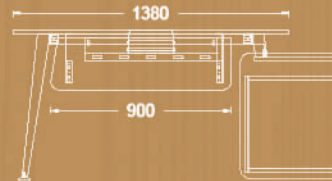

sleek

Desk

Available sizes

70x140 cm

70x160 cm

80x140 cm

80x160 cm

80x180 cm

Available sizes

70x140 cm

70x160 cm

80x140 cm

80x160 cm

80x180 cm

Variations

Available sizes

70x140 cm

70x160 cm

80x140 cm

80x160 cm

80x180 cm

Manager desk

Variations

SLEEK

Workstations

sleek

Two seat worksation

Available sizes

- 70x120 cm
- 70x140 cm
- 70x160 cm
- 80x140 cm
- 80x160 cm

Four seat worksation

Available sizes

- 70x120 cm
- 70x140 cm
- 70x160 cm
- 80x140 cm
- 80x160 cm