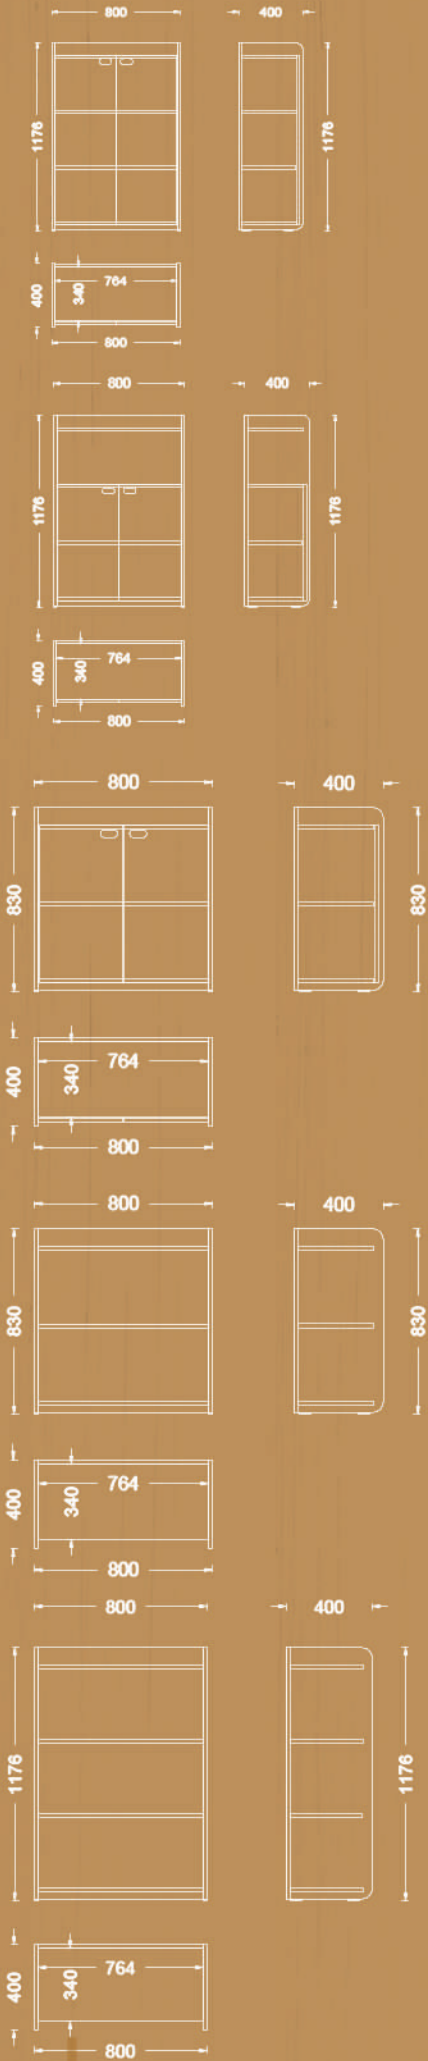

Variations