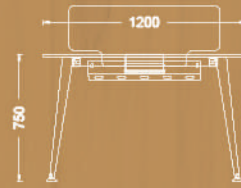

70x140 cm

70x160 cm

80x140 cm

80x160 cm

80x180 cm

Manager desk

Variations

SLEEK

Workstations

sleek

Two seat worksation

Available sizes

- 70x120 cm
- 70x140 cm
- 70x160 cm
- 80x140 cm
- 80x160 cm

Four seat worksation

Available sizes

- 70x120 cm
- 70x140 cm
- 70x160 cm
- 80x140 cm
- 80x160 cm

Six seat worksation

Available sizes

- 70x120 cm
- 70x140 cm
- 70x160 cm
- 80x140 cm
- 80x160 cm

Available sizes

- 70x140 cm
- 70x160 cm
- 80x140 cm
- 80x160 cm

Two seat workstation with side table

Available sizes

- 70x120 cm
- 70x140 cm
- 70x160 cm
- 80x140 cm
- 80x160 cm

Four seat workstation with side table

Available sizes

- 70x120 cm
- 70x140 cm
- 70x160 cm
- 80x140 cm
- 80x160 cm

Six seat workstation with side table