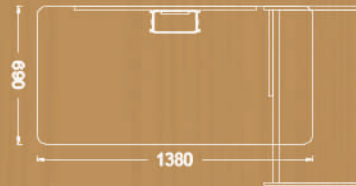

sleek

Desk

Available sizes

70x140 cm

70x160 cm

80x140 cm

80x160 cm

80x180 cm

Available sizes

70x140 cm

70x160 cm

80x140 cm

80x160 cm

80x180 cm

Variations

Available sizes

70x140 cm

70x160 cm

80x140 cm

80x160 cm

80x180 cm

Manager desk

Variations

SLEEK

Workstations

sleek

Two seat worksation

Available sizes

- 70x120 cm
- 70x140 cm
- 70x160 cm
- 80x140 cm
- 80x160 cm

Four seat worksation

Available sizes

- 70x120 cm
- 70x140 cm
- 70x160 cm
- 80x140 cm
- 80x160 cm