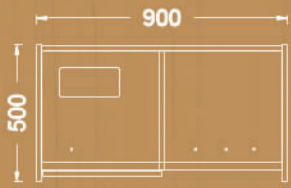

Six seat worksation

Available sizes

- 70x120 cm
- 70x140 cm
- 70x160 cm
- 80x140 cm
- 80x160 cm

Available sizes

- 70x140 cm
- 70x160 cm
- 80x140 cm
- 80x160 cm

Two seat workstation with side table

Available sizes

- 70x120 cm
- 70x140 cm
- 70x160 cm
- 80x140 cm
- 80x160 cm

Four seat workstation with side table

Available sizes

- 70x120 cm
- 70x140 cm
- 70x160 cm
- 80x140 cm
- 80x160 cm

Six seat workstation with side table

SLEEK

Meeting tables

Midleg covering plate

Cable channel

Double opening socket cover

Meeting table

Variations

sleek

SLEEK

Storage

sleek

Storage

Variations

SLEEK
design

Variations

sleek