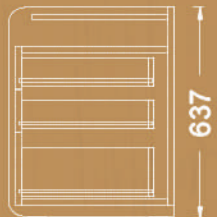

Six seat worksation

Available sizes

- 70x120 cm
- 70x140 cm
- 70x160 cm
- 80x140 cm
- 80x160 cm

Available sizes

- 70x140 cm
- 70x160 cm
- 80x140 cm
- 80x160 cm

Two seat workstation with side table

Available sizes

- 70x120 cm
- 70x140 cm
- 70x160 cm
- 80x140 cm
- 80x160 cm

Four seat workstation with side table

Available sizes

- 70x120 cm
- 70x140 cm
- 70x160 cm
- 80x140 cm
- 80x160 cm

Six seat workstation with side table

SLEEK

Meeting tables

Midleg covering plate

Cable channel

Double opening socket cover

Meeting table

Variations

sleek

SLEEK

Storage

sleek

Storage

Variations

SLEEK
design

Variations

sleek