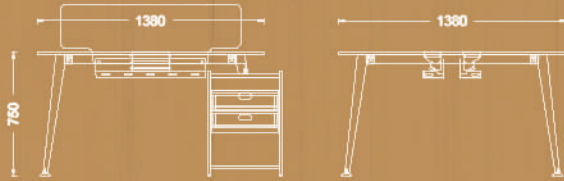

70x140 cm

70x160 cm

80x140 cm

80x160 cm

80x180 cm

Manager desk

Variations

SLEEK

Workstations

sleek

Two seat worksation

Available sizes

- 70x120 cm
- 70x140 cm
- 70x160 cm
- 80x140 cm
- 80x160 cm

Four seat worksation

Available sizes

- 70x120 cm
- 70x140 cm
- 70x160 cm
- 80x140 cm
- 80x160 cm

Six seat worksation

Available sizes

- 70x120 cm
- 70x140 cm
- 70x160 cm
- 80x140 cm
- 80x160 cm

Available sizes

- 70x140 cm
- 70x160 cm
- 80x140 cm
- 80x160 cm

Two seat workstation with side table

Available sizes

- 70x120 cm
- 70x140 cm
- 70x160 cm
- 80x140 cm
- 80x160 cm

Four seat workstation with side table

Available sizes

- 70x120 cm
- 70x140 cm
- 70x160 cm
- 80x140 cm
- 80x160 cm

Six seat workstation with side table