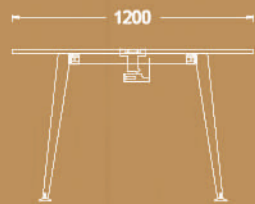

Six seat worksation

Available sizes

- 70x120 cm
- 70x140 cm
- 70x160 cm
- 80x140 cm
- 80x160 cm

Available sizes

- 70x140 cm
- 70x160 cm
- 80x140 cm
- 80x160 cm

Two seat workstation with side table

Available sizes

- 70x120 cm
- 70x140 cm
- 70x160 cm
- 80x140 cm
- 80x160 cm

Four seat workstation with side table

Available sizes

- 70x120 cm
- 70x140 cm
- 70x160 cm
- 80x140 cm
- 80x160 cm

Six seat workstation with side table

SLEEK

Meeting tables

Midleg covering plate

Cable channel

Double opening socket cover

Meeting table

Variations

sleek

SLEEK

Storage

sleek

Storage

Variations

SLEEK
design

Variations

sleek