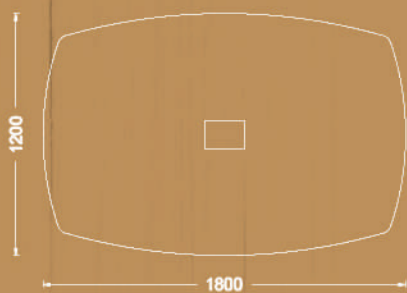

Six seat worksation

Available sizes

- 70x120 cm
- 70x140 cm
- 70x160 cm
- 80x140 cm
- 80x160 cm

Available sizes

- 70x140 cm
- 70x160 cm
- 80x140 cm
- 80x160 cm

Two seat workstation with side table

Available sizes

- 70x120 cm
- 70x140 cm
- 70x160 cm
- 80x140 cm
- 80x160 cm

Four seat workstation with side table

Available sizes

- 70x120 cm
- 70x140 cm
- 70x160 cm
- 80x140 cm
- 80x160 cm

Six seat workstation with side table

SLEEK

Meeting tables

Midleg covering plate

Cable channel

Double opening socket cover

Meeting table

Variations

sleek

SLEEK

Storage

sleek

Storage

Variations

SLEEK
design

Variations

sleek