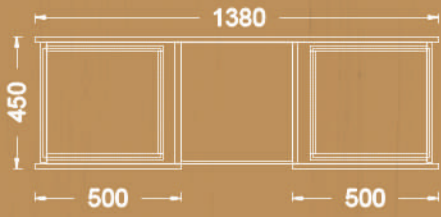

Six seat worksation

Available sizes

- 70x120 cm
- 70x140 cm
- 70x160 cm
- 80x140 cm
- 80x160 cm

Available sizes

- 70x140 cm
- 70x160 cm
- 80x140 cm
- 80x160 cm

Two seat workstation with side table

Available sizes

- 70x120 cm
- 70x140 cm
- 70x160 cm
- 80x140 cm
- 80x160 cm

Four seat workstation with side table

Available sizes

- 70x120 cm
- 70x140 cm
- 70x160 cm
- 80x140 cm
- 80x160 cm

Six seat workstation with side table

SLEEK

Meeting tables

Midleg covering plate

Cable channel

Double opening socket cover

Meeting table

Variations

sleek

SLEEK

Storage

sleek

Storage

Variations

SLEEK
design

Variations

sleek