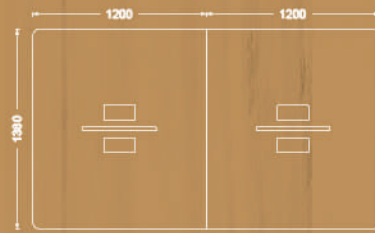

sleek

Desk

Available sizes

70x140 cm

70x160 cm

80x140 cm

80x160 cm

80x180 cm

70x140 cm

70x160 cm

80x140 cm

80x160 cm

80x180 cm

Manager desk

Variations

SLEEK

Workstations

sleek

Two seat worksation

Available sizes

- 70x120 cm
- 70x140 cm
- 70x160 cm
- 80x140 cm
- 80x160 cm

Four seat worksation

Available sizes

- 70x120 cm
- 70x140 cm
- 70x160 cm
- 80x140 cm
- 80x160 cm

Six seat worksation

Available sizes

- 70x120 cm
- 70x140 cm
- 70x160 cm
- 80x140 cm
- 80x160 cm

Available sizes

- 70x140 cm
- 70x160 cm
- 80x140 cm
- 80x160 cm

Two seat workstation with side table

Available sizes