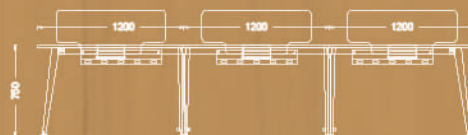

sleek

Desk

Available sizes

70x140 cm

70x160 cm

80x140 cm

80x160 cm

80x180 cm

70x140 cm

70x160 cm

80x140 cm

80x160 cm

80x180 cm

Manager desk

Variations

SLEEK

Workstations

sleek

Two seat worksation

Available sizes

- 70x120 cm
- 70x140 cm
- 70x160 cm
- 80x140 cm
- 80x160 cm

Four seat worksation

Available sizes

- 70x120 cm
- 70x140 cm
- 70x160 cm
- 80x140 cm
- 80x160 cm

Six seat worksation

Available sizes

- 70x120 cm
- 70x140 cm
- 70x160 cm
- 80x140 cm
- 80x160 cm

Available sizes

- 70x140 cm
- 70x160 cm
- 80x140 cm
- 80x160 cm

Two seat workstation with side table

Available sizes