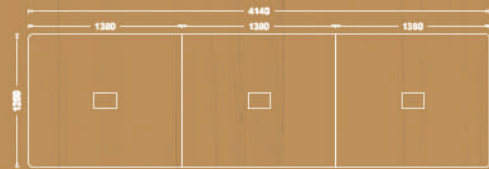

sleek

Desk

Available sizes

70x140 cm

70x160 cm

80x140 cm

80x160 cm

80x180 cm

- 70x120 cm
- 70x140 cm
- 70x160 cm
- 80x140 cm
- 80x160 cm

Four seat workstation with side table

Available sizes

- 70x120 cm
- 70x140 cm
- 70x160 cm
- 80x140 cm
- 80x160 cm

Six seat workstation with side table

SLEEK

Meeting tables

Midleg covering plate

Cable channel

Double opening socket cover

Meeting table

Variations

sleek

SLEEK

Storage

sleek

Storage

Variations

SLEEK
design

Variations

sleek