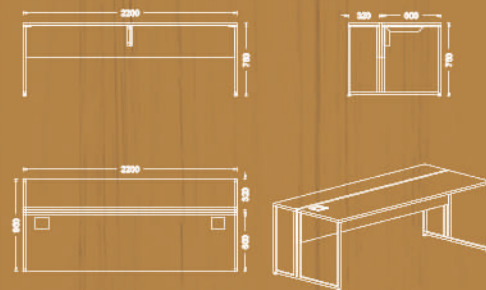

Single desk options

Available sizes

60x140 cm
60x160 cm

Available sizes

70x140 cm
70x160 cm
80x140 cm
80x160 cm

Available sizes

95x220 cm
95x240 cm

205x50x75h

Collab
design

Variations

COLLAB worksations

Four -seat working station

Available sizes

70x120 cm

70x140 cm

Two-seat working station

Available sizes

70x120 cm

70x140 cm

70x160cm

COLLAB storage

Shelving system

COLLAB Tables

Meeting tables

Available sizes

120x240m 120x280
120x320 120x400

Available sizes
70x70
70x80
70x90
70x100

Available sizes

100x100m 120x120

Coffee table

Available size
60x60m