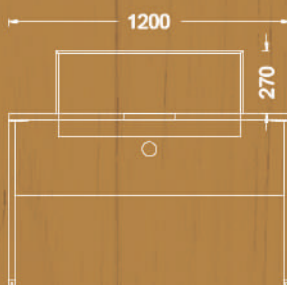

Single desk options

Available sizes

60x140 cm
60x160 cm

Available sizes

70x140 cm
70x160 cm
80x140 cm
80x160 cm

Available sizes

95x220 cm
95x240 cm

205x50x75h

Collab
design

Variations

COLLAB worksations

Four -seat working station

Available sizes

70x120 cm

70x140 cm

Two-seat working station

Available sizes

70x120 cm

70x140 cm

70x160cm

COLLAB storage

Shelving system

COLLAB Tables

Meeting tables

Available sizes

120x240m 120x280
120x320 120x400

Available sizes
70x70
70x80
70x90
70x100

Available sizes

100x100m 120x120

Coffee table

Available size
60x60m