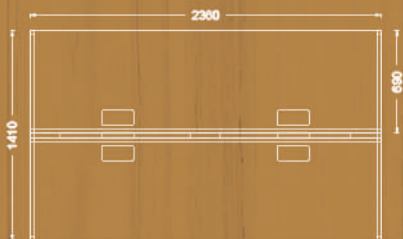

Single desk options

Available sizes

60x140 cm
60x160 cm

Available sizes

70x140 cm
70x160 cm
80x140 cm
80x160 cm

Available sizes

95x220 cm
95x240 cm

205x50x75h

Collab
design

Variations

COLLAB worksations

Four -seat working station

Available sizes

70x120 cm

70x140 cm

Two-seat working station

Available sizes

70x120 cm

70x140 cm

70x160cm

COLLAB storage

Shelving system

COLLAB Tables

Meeting tables

Available sizes

120x240m 120x280
120x320 120x400

Available sizes
70x70
70x80
70x90
70x100

Available sizes

100x100m 120x120

Coffee table

Available size
60x60m