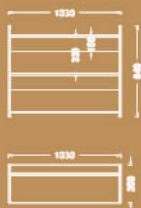

Single desk options

Available sizes

60x140 cm
60x160 cm

Available sizes

70x140 cm
70x160 cm
80x140 cm
80x160 cm

Available sizes

95x220 cm
95x240 cm

205x50x75h

Collab
design

Variations

COLLAB worksations

Four -seat working station

Available sizes

70x120 cm

70x140 cm

Two-seat working station

Available sizes

70x120 cm

70x140 cm

70x160cm

COLLAB storage

Shelving system

COLLAB Tables

Meeting tables

Available sizes

120x240m 120x280
120x320 120x400

Available sizes
70x70
70x80
70x90
70x100

Available sizes

100x100m 120x120

Coffee table

Available size
60x60m