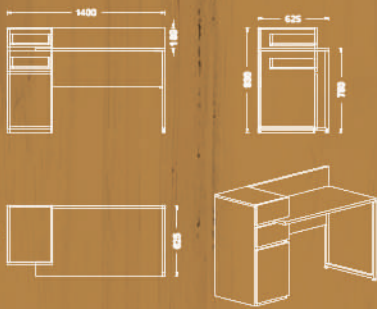

Collab Desks

Available sizes

- 70x120 cm
- 70x140 cm
- 70x160 cm
- 80x160 cm
- 80x160 cm

Available sizes

- 60x110 cm
- 60x120 cm
- 70x120 cm
- 70x140 cm

Available sizes

- 60x110 cm
- 60x120 cm
- 70x120 cm
- 70x140 cm

Single desk options

Available sizes

60x140 cm
60x160 cm

Available sizes

70x140 cm
70x160 cm
80x140 cm
80x160 cm

Available sizes

95x220 cm
95x240 cm

205x50x75h

Available sizes

120x240m 120x280
120x320 120x400

Available sizes
70x70
70x80
70x90
70x100

Available sizes

100x100m 120x120

Coffee table

Available size
60x60m