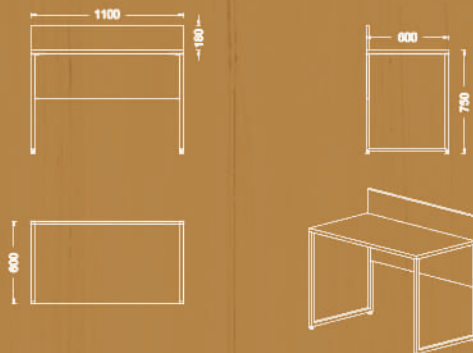

Collab Desks

Available sizes

- 70x120 cm
- 70x140 cm
- 70x160 cm
- 80x160 cm
- 80x160 cm

Available sizes

- 60x110 cm
- 60x120 cm
- 70x120 cm
- 70x140 cm

Available sizes

- 60x110 cm
- 60x120 cm
- 70x120 cm
- 70x140 cm

Single desk options

Available sizes

60x140 cm
60x160 cm

Available sizes

70x140 cm
70x160 cm
80x140 cm
80x160 cm

Available sizes

95x220 cm
95x240 cm

205x50x75h

Collab
design

Variations

COLLAB worksations

Four -seat working station

Available sizes

70x120 cm

70x140 cm

Two-seat working station

Available sizes

120x240m 120x280
120x320 120x400

Available sizes
70x70
70x80
70x90
70x100

Available sizes

100x100m 120x120

Coffee table

Available size
60x60m