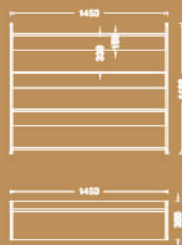

Single desk options

Available sizes

60x140 cm
60x160 cm

Available sizes

70x140 cm
70x160 cm
80x140 cm
80x160 cm

Available sizes

95x220 cm
95x240 cm

205x50x75h

Collab
design

Variations

COLLAB worksations

Four -seat working station

Available sizes

70x120 cm

70x140 cm

Two-seat working station

Available sizes

70x120 cm

70x140 cm

70x160cm

COLLAB storage

Shelving system

COLLAB Tables

Meeting tables

Available sizes

120x240m 120x280
120x320 120x400

Available sizes
70x70
70x80
70x90
70x100

Available sizes

100x100m 120x120

Coffee table

Available size
60x60m