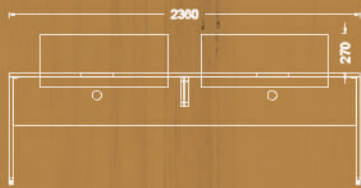

Single desk options

Available sizes

60x140 cm
60x160 cm

Available sizes

70x140 cm
70x160 cm
80x140 cm
80x160 cm

Available sizes

95x220 cm
95x240 cm

205x50x75h

Collab
design

Variations

COLLAB worksations

Four -seat working station

Available sizes

70x120 cm

70x140 cm

Two-seat working station

Available sizes

70x120 cm

70x140 cm

70x160cm

COLLAB storage

Shelving system

COLLAB Tables

Meeting tables

Available sizes

120x240m 120x280
120x320 120x400

Available sizes
70x70
70x80
70x90
70x100

Available sizes

100x100m 120x120

Coffee table

Available size
60x60m