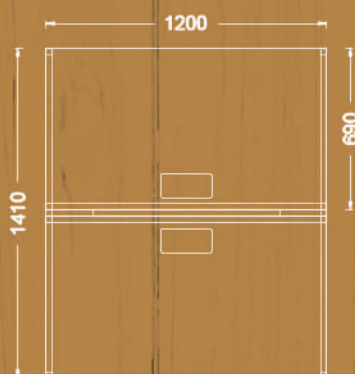

Single desk options

Available sizes

60x140 cm
60x160 cm

Available sizes

70x140 cm
70x160 cm
80x140 cm
80x160 cm

Available sizes

95x220 cm
95x240 cm

205x50x75h

Collab
design

Variations

COLLAB worksations

Four -seat working station

Available sizes

70x120 cm

70x140 cm

Two-seat working station

Available sizes

70x120 cm

70x140 cm

70x160cm

COLLAB storage

Shelving system

COLLAB Tables

Meeting tables

Available sizes

120x240m 120x280
120x320 120x400

Available sizes
70x70
70x80
70x90
70x100

Available sizes

100x100m 120x120

Coffee table

Available size
60x60m