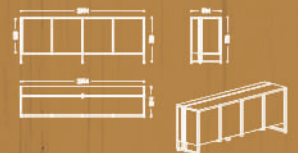

Single desk options

Available sizes

60x140 cm
60x160 cm

Available sizes

70x140 cm
70x160 cm
80x140 cm
80x160 cm

Available sizes

95x220 cm
95x240 cm

205x50x75h

Collab
design

Variations

COLLAB worksations

Four -seat working station

Available sizes

70x120 cm

70x140 cm

Two-seat working station