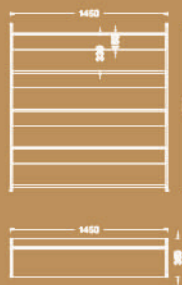

Single desk options

Available sizes

60x140 cm
60x160 cm

Available sizes

70x140 cm
70x160 cm
80x140 cm
80x160 cm

Available sizes

95x220 cm
95x240 cm

205x50x75h

Collab
design

Variations

COLLAB worksations

Four -seat working station

Available sizes

70x120 cm

70x140 cm

Two-seat working station

Available sizes

70x120 cm

70x140 cm

70x160cm

COLLAB storage

Shelving system

COLLAB Tables

Meeting tables

Available sizes

120x240m 120x280
120x320 120x400

Available sizes
70x70
70x80
70x90
70x100

Available sizes

100x100m 120x120

Coffee table

Available size
60x60m