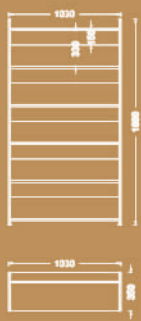

Single desk options

Available sizes

60x140 cm
60x160 cm

Available sizes

70x140 cm
70x160 cm
80x140 cm
80x160 cm

Available sizes

95x220 cm
95x240 cm

205x50x75h

Collab
design

Variations

COLLAB worksations

Four -seat working station

Available sizes

70x120 cm

70x140 cm

Two-seat working station

Available sizes

70x120 cm

70x140 cm

70x160cm

COLLAB storage

Shelving system

COLLAB Tables

Meeting tables

Available sizes

120x240m 120x280
120x320 120x400

Available sizes
70x70
70x80
70x90
70x100

Available sizes

100x100m 120x120

Coffee table

Available size
60x60m