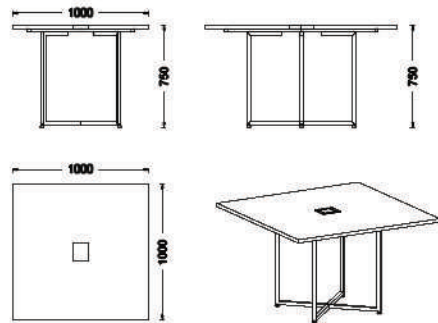

Single desk options

Available sizes

60x140 cm
60x160 cm

Available sizes

70x140 cm
70x160 cm
80x140 cm
80x160 cm

Available sizes

95x220 cm
95x240 cm

205x50x75h

Collab
design

Variations

COLLAB worksations

Four -seat working station

Available sizes

70x120 cm

70x140 cm

Two-seat working station

Available sizes

70x120 cm

70x140 cm

70x160cm

COLLAB storage

Shelving system

COLLAB Tables

Meeting tables

Available sizes

120x240m 120x280
120x320 120x400

Available sizes
70x70
70x80
70x90
70x100

Available sizes

100x100m 120x120

Coffee table

Available size
60x60m