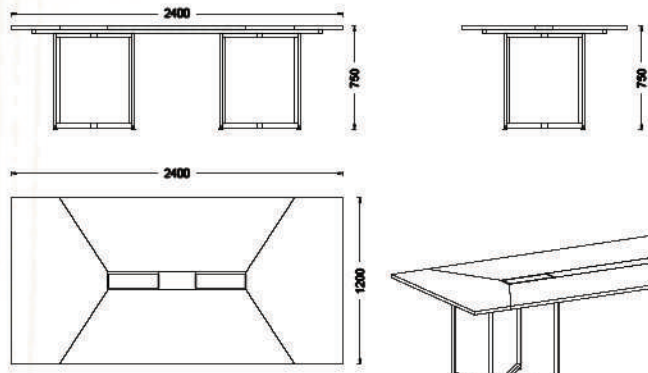

Single desk options

Available sizes

60x140 cm
60x160 cm

Available sizes

70x140 cm
70x160 cm
80x140 cm
80x160 cm

Available sizes

95x220 cm
95x240 cm

205x50x75h

Collab
design

Variations

COLLAB worksations

Four -seat working station

Available sizes

70x120 cm

70x140 cm

Two-seat working station

Available sizes

70x120 cm

70x140 cm

70x160cm

COLLAB storage

Shelving system

COLLAB Tables

Meeting tables

Available sizes

120x240m 120x280
120x320 120x400

Available sizes
70x70
70x80
70x90
70x100

Available sizes

100x100m 120x120

Coffee table

Available size
60x60m