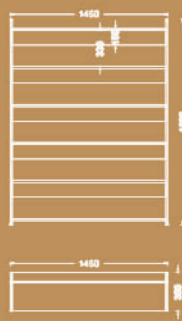

Single desk options

Available sizes

60x140 cm
60x160 cm

Available sizes

70x140 cm
70x160 cm
80x140 cm
80x160 cm

Available sizes

95x220 cm
95x240 cm

205x50x75h

Collab
design

Variations

COLLAB worksations

Four -seat working station

Available sizes

70x120 cm

70x140 cm

Two-seat working station

Available sizes

70x120 cm

70x140 cm

70x160cm

COLLAB storage

Shelving system

COLLAB Tables

Meeting tables

Available sizes

120x240m 120x280
120x320 120x400

Available sizes
70x70
70x80
70x90
70x100

Available sizes

100x100m 120x120

Coffee table

Available size
60x60m