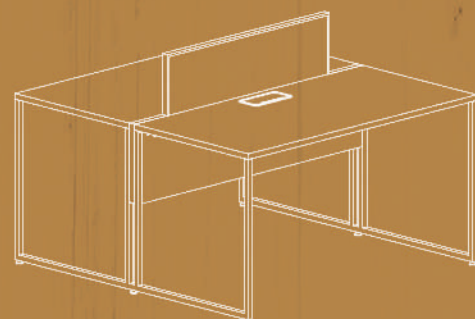

Single desk options

Available sizes

60x140 cm
60x160 cm

Available sizes

70x140 cm
70x160 cm
80x140 cm
80x160 cm

Available sizes

95x220 cm
95x240 cm

205x50x75h

Collab
design

Variations

COLLAB worksations

Four -seat working station

Available sizes

70x120 cm

70x140 cm

Two-seat working station

Available sizes

70x120 cm

70x140 cm

70x160cm

COLLAB storage

Shelving system

COLLAB Tables

Meeting tables