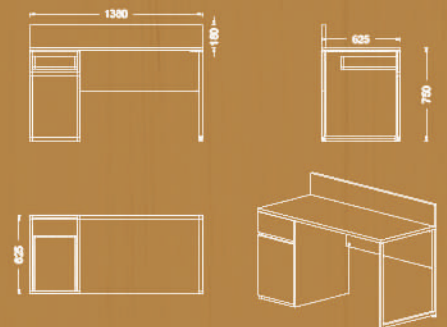

Collab Desks

Available sizes

- 70x120 cm
- 70x140 cm
- 70x160 cm
- 80x160 cm
- 80x160 cm

Available sizes

- 60x110 cm
- 60x120 cm
- 70x120 cm
- 70x140 cm

Available sizes

- 60x110 cm
- 60x120 cm
- 70x120 cm
- 70x140 cm

Single desk options

Available sizes

60x140 cm
60x160 cm

Available sizes

70x140 cm
70x160 cm
80x140 cm
80x160 cm

Available sizes

95x220 cm
95x240 cm

205x50x75h

Collab
design

Variations

COLLAB worksations

Four -seat working station

Available sizes

70x120 cm

70x140 cm

Two-seat working station

Available sizes

120x240m 120x280
120x320 120x400

Available sizes
70x70
70x80
70x90
70x100

Available sizes

100x100m 120x120

Coffee table

Available size
60x60m