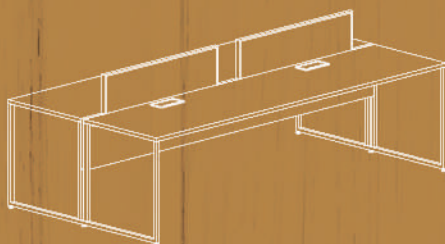

Single desk options

Available sizes

60x140 cm
60x160 cm

Available sizes

70x140 cm
70x160 cm
80x140 cm
80x160 cm

Available sizes

95x220 cm
95x240 cm

205x50x75h

Collab
design

Variations

COLLAB worksations

Four -seat working station

Available sizes

70x120 cm

70x140 cm

Two-seat working station

Available sizes

70x120 cm

70x140 cm

70x160cm

COLLAB storage

Shelving system

COLLAB Tables

Meeting tables