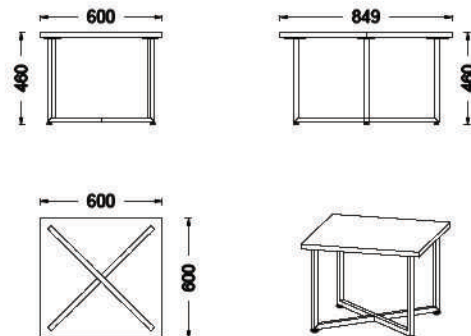

Single desk options

Available sizes

60x140 cm
60x160 cm

Available sizes

70x140 cm
70x160 cm
80x140 cm
80x160 cm

Available sizes

95x220 cm
95x240 cm

205x50x75h

Available sizes

70x120 cm

70x140 cm

70x160cm

COLLAB storage

Shelving system

COLLAB Tables

Meeting tables

Available sizes

120x240m 120x280
120x320 120x400

Available sizes
70x70
70x80
70x90
70x100

Available sizes

100x100m 120x120

Coffee table

Available size
60x60m