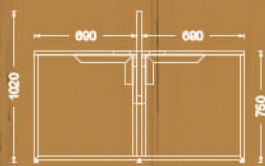

Single desk options

Available sizes

60x140 cm
60x160 cm

Available sizes

70x140 cm
70x160 cm
80x140 cm
80x160 cm

Available sizes

95x220 cm
95x240 cm

205x50x75h

Collab
design

Variations

COLLAB worksations

Four -seat working station

Available sizes

70x120 cm

70x140 cm

Two-seat working station

Available sizes

70x120 cm

70x140 cm

70x160cm

COLLAB storage

Shelving system

COLLAB Tables

Meeting tables

Available sizes

120x240m 120x280
120x320 120x400

Available sizes
70x70
70x80
70x90
70x100

Available sizes

100x100m 120x120

Coffee table

Available size
60x60m