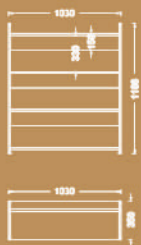

Single desk options

Available sizes

60x140 cm
60x160 cm

Available sizes

70x140 cm
70x160 cm
80x140 cm
80x160 cm

Available sizes

95x220 cm
95x240 cm

205x50x75h

Collab
design

Variations

COLLAB worksations

Four -seat working station

Available sizes

70x120 cm

70x140 cm

Two-seat working station

Available sizes

70x120 cm

70x140 cm

70x160cm

COLLAB storage

Shelving system

COLLAB Tables

Meeting tables

Available sizes

120x240m 120x280
120x320 120x400

Available sizes
70x70
70x80
70x90
70x100

Available sizes

100x100m 120x120

Coffee table

Available size
60x60m