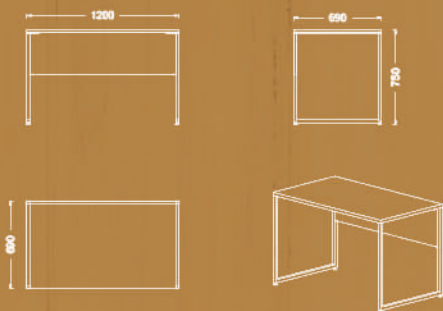

Collab Desks

Available sizes

- 70x120 cm
- 70x140 cm
- 70x160 cm
- 80x160 cm
- 80x160 cm

Available sizes

- 60x110 cm
- 60x120 cm
- 70x120 cm
- 70x140 cm

Available sizes

- 60x110 cm
- 60x120 cm
- 70x120 cm
- 70x140 cm

Single desk options

Available sizes

60x140 cm
60x160 cm

Available sizes

70x140 cm
70x160 cm
80x140 cm
80x160 cm

Available sizes

95x220 cm
95x240 cm

205x50x75h

Available sizes

120x240m 120x280
120x320 120x400

Available sizes
70x70
70x80
70x90
70x100

Available sizes

100x100m 120x120

Coffee table

Available size
60x60m