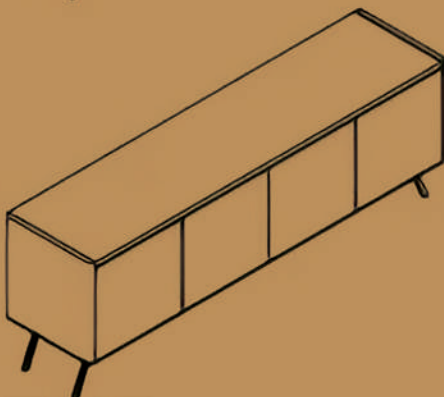

3 door sideboard with angled legs

1door ,2drawer sideboard with straight legs

1door ,2drawer sideboard with angled legs

2 door sideboard with straight legs

2 door sideboard with angled legs

2 drawer sideboard with straight legs

2 drawer sideboard with angled legs

4 drawer sideboard with angled legs

Width
210 cm

Depth
51.5cm

Height
74cm

2door ,2drawer sideboard with angled legs

Width
210 cm

Depth
51.5cm

Height
74cm

2door ,2drawer sideboard with angled legs

Width
210 cm

Depth
51.5cm

Height
74cm

4 door sideboard with angled legs

Width
210 cm

Depth
51.5cm

Height
74cm

Meeting and coffee tables

Rectangular meeting table 4 legs

Width	Depth	Height
160cm	100cm	74cm
200cm	100cm	74cm
240cm	100cm	74cm
160cm	120cm	74cm
200cm	120cm	74cm
200cm	240cm	74cm

Rectangular meeting table 6 legs