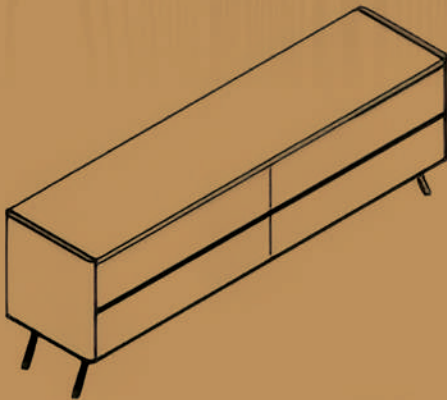

Width	Opening aperture	Internal width	Depth	Internal depth	Height	Internal height	
80 cm	30cm	35.5cm	47.5cm	45cm	110cm	30cm	
100 cm	40cm	45.5cm	47.5cm	45cm	110cm	30cm	

Sideboard

3 door sideboard with straight legs

3 door sideboard with angled legs

1door ,2drawer sideboard with straight legs

1door ,2drawer sideboard with angled legs

2 door sideboard with straight legs

2 door sideboard with angled legs

2 drawer sideboard with straight legs

2 drawer sideboard with angled legs

4 drawer sideboard with angled legs

Width
210 cm

Depth
51.5cm

Height
74cm

2door ,2drawer sideboard with angled legs

Width
210 cm

Depth
51.5cm

Height
74cm

2door ,2drawer sideboard with angled legs

Width
210 cm

Depth
51.5cm

Height
74cm

4 door sideboard with angled legs

Width
210 cm

Depth
51.5cm