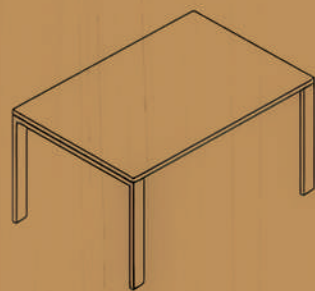

BLEND desks

Single and side to side desks

Rectangular Starter Bench straight frame leg.
Fixed slidingTop

120 cm	80cm	74cm
140cm	80cm	74cm
160cm	80cm	74cm

Rectangular Starter Bench loop frame leg.
Fixed slidingTop

120 cm	80cm	74cm
140cm	80cm	74cm
160cm	80cm	74cm

Rectangular Side to Side Extension Bench
Fixed slidingTop

120 cm	80cm	74cm
140cm	80cm	74cm
160cm	80cm	74cm

Back to back desks

Rectangular back to back Starter Bench straight frame leg. Fixed slidingTop

Height
74cm

2door ,2drawer sideboard with angled legs

Width
210 cm

Depth
51.5cm

Height
74cm

4 door sideboard with angled legs

Width
210 cm

Depth
51.5cm