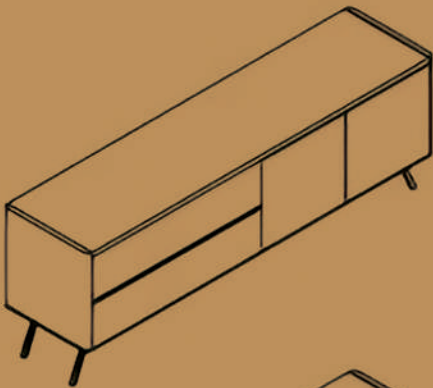

3 door sideboard with angled legs

1door ,2drawer sideboard with straight legs

1door ,2drawer sideboard with angled legs

2 door sideboard with straight legs

2 door sideboard with angled legs

2 drawer sideboard with straight legs

2 drawer sideboard with angled legs

4 drawer sideboard with angled legs

Width
210 cm

Depth
51.5cm

Height
74cm

2door ,2drawer sideboard with angled legs

Width
210 cm

Depth
51.5cm

Height
74cm

2door ,2drawer sideboard with angled legs

Width
210 cm

Depth
51.5cm

Height
74cm

4 door sideboard with angled legs

Width
210 cm

Depth
51.5cm