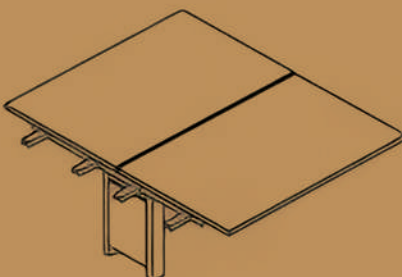

BLEND desks

Single and side to side desks

Rectangular Starter Bench straight frame leg.
Fixed slidingTop

120 cm	80cm	74cm
140cm	80cm	74cm
160cm	80cm	74cm

Rectangular Starter Bench loop frame leg.
Fixed slidingTop

120 cm	80cm	74cm
140cm	80cm	74cm
160cm	80cm	74cm

Rectangular Side to Side Extension Bench
Fixed slidingTop

120 cm	80cm	74cm
140cm	80cm	74cm
160cm	80cm	74cm

Back to back desks

Rectangular back to back Starter Bench straight frame leg. Fixed slidingTop

width	depth	height
120 cm	80cm	74cm
140cm	80cm	74cm
160cm	80cm	74cm

Rectangular back to back Starter Bench loop frame leg. Fixed slidingTop

width	depth	height
120 cm	80cm	74cm
140cm	80cm	74cm
160cm	80cm	74cm

Rectangular back to back Extension Bench Fixed slidingTop

width	depth	height
120 cm	80cm	74cm
140cm	80cm	74cm
160cm	80cm	74cm

Storage

Pedestals and filer storage

60cm High Mobile Pedestals.

width depth height
40 cm 57cm 60cm
30cm 57cm 60cm