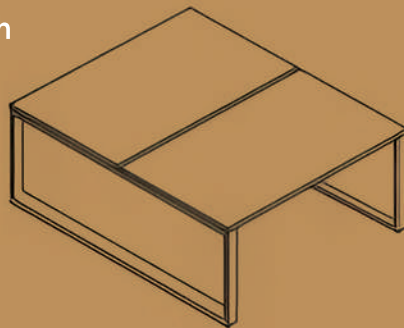

BLEND desks

Single and side to side desks

Rectangular Starter Bench straight frame leg.
Fixed slidingTop

120 cm	80cm	74cm
140cm	80cm	74cm
160cm	80cm	74cm

Rectangular Starter Bench loop frame leg.
Fixed slidingTop

120 cm	80cm	74cm
140cm	80cm	74cm
160cm	80cm	74cm

Rectangular Side to Side Extension Bench
Fixed slidingTop

120 cm	80cm	74cm
140cm	80cm	74cm
160cm	80cm	74cm

Back to back desks

Rectangular back to back Starter Bench straight frame leg. Fixed slidingTop

width	depth	height
120 cm	80cm	74cm
140cm	80cm	74cm
160cm	80cm	74cm

Rectangular back to back Starter Bench loop frame leg. Fixed slidingTop

width	depth	height
120 cm	80cm	74cm
140cm	80cm	74cm
160cm	80cm	74cm

Rectangular back to back Extension Bench Fixed slidingTop

width	depth	height
120 cm	80cm	74cm
140cm	80cm	74cm
160cm	80cm	74cm

Storage

Pedestals and filer storage

60cm High Mobile Pedestals.

width depth height
40 cm 57cm 60cm
30cm 57cm 60cm