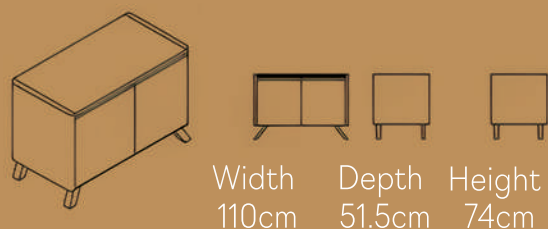

Width	Opening aperture	Internal width	Depth	Internal depth	Height	Internal height	
80 cm	30cm	35.5cm	47.5cm	45cm	110cm	30cm	
100 cm	40cm	45.5cm	47.5cm	45cm	110cm	30cm	

Sideboard

3 door sideboard with straight legs

3 door sideboard with angled legs

1door ,2drawer sideboard with straight legs

1door ,2drawer sideboard with angled legs

2 door sideboard with straight legs

2 door sideboard with angled legs

2 drawer sideboard with straight legs

2 drawer sideboard with angled legs

4 drawer sideboard with angled legs

Width
210 cm

Depth
51.5cm

Height
74cm

2door ,2drawer sideboard with angled legs

Width
210 cm

Depth
51.5cm

Height
74cm

2door ,2drawer sideboard with angled legs

Width
210 cm

Depth
51.5cm

Height
74cm

4 door sideboard with angled legs

Width
210 cm

Depth
51.5cm