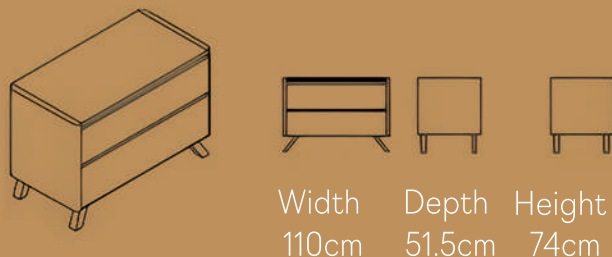

Width	Opening aperture	Internal width	Depth	Internal depth	Height	Internal height	
80 cm	30cm	35.5cm	47.5cm	45cm	110cm	30cm	
100 cm	40cm	45.5cm	47.5cm	45cm	110cm	30cm	

Sideboard

3 door sideboard with straight legs

3 door sideboard with angled legs

1door ,2drawer sideboard with straight legs

1door ,2drawer sideboard with angled legs

2 door sideboard with straight legs

2 door sideboard with angled legs

2 drawer sideboard with straight legs

2 drawer sideboard with angled legs

4 drawer sideboard with angled legs

Width
210 cm

Depth
51.5cm

Height
74cm

2door ,2drawer sideboard with angled legs

Width
210 cm

Depth
51.5cm

Height
74cm

2door ,2drawer sideboard with angled legs

Width
210 cm

Depth
51.5cm

Height
74cm

4 door sideboard with angled legs

Width
210 cm

Depth
51.5cm