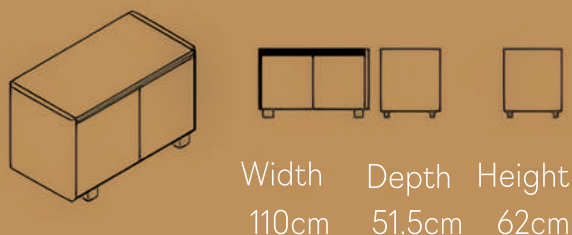

Width	Opening aperture	Internal width	Depth	Internal depth	Height	Internal height	
80 cm	30cm	35.5cm	47.5cm	45cm	110cm	30cm	
100 cm	40cm	45.5cm	47.5cm	45cm	110cm	30cm	

Sideboard

3 door sideboard with straight legs

3 door sideboard with angled legs

1door ,2drawer sideboard with straight legs

1door ,2drawer sideboard with angled legs

2 door sideboard with straight legs

2 door sideboard with angled legs

2 drawer sideboard with straight legs

2 drawer sideboard with angled legs

4 drawer sideboard with angled legs

Width
210 cm

Depth
51.5cm

Height
74cm

2door ,2drawer sideboard with angled legs

Width
210 cm

Depth
51.5cm

Height
74cm

2door ,2drawer sideboard with angled legs

Width
210 cm

Depth
51.5cm

Height
74cm

4 door sideboard with angled legs

Width
210 cm

Depth
51.5cm