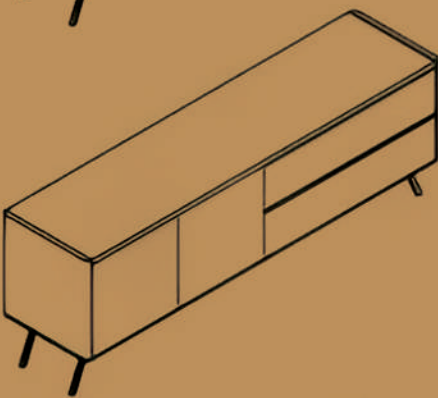

3 door sideboard with angled legs

1door ,2drawer sideboard with straight legs

1door ,2drawer sideboard with angled legs

2 door sideboard with straight legs

2 door sideboard with angled legs

2 drawer sideboard with straight legs

2 drawer sideboard with angled legs

4 drawer sideboard with angled legs

Width
210 cm

Depth
51.5cm

Height
74cm

2door ,2drawer sideboard with angled legs

Width
210 cm

Depth
51.5cm

Height
74cm

2door ,2drawer sideboard with angled legs

Width
210 cm

Depth
51.5cm

Height
74cm

4 door sideboard with angled legs

Width
210 cm

Depth
51.5cm