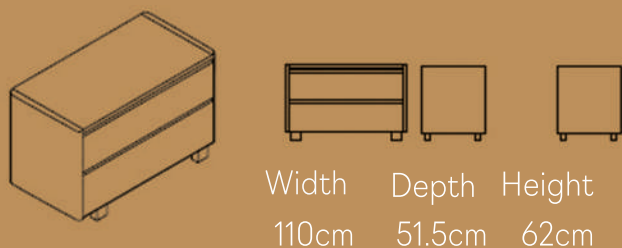

Width	Opening aperture	Internal width	Depth	Internal depth	Height	Internal height	
80 cm	30cm	35.5cm	47.5cm	45cm	110cm	30cm	
100 cm	40cm	45.5cm	47.5cm	45cm	110cm	30cm	

Sideboard

3 door sideboard with straight legs

3 door sideboard with angled legs

1door ,2drawer sideboard with straight legs

1door ,2drawer sideboard with angled legs

2 door sideboard with straight legs

2 door sideboard with angled legs

2 drawer sideboard with straight legs

2 drawer sideboard with angled legs

4 drawer sideboard with angled legs

Width
210 cm

Depth
51.5cm

Height
74cm

2door ,2drawer sideboard with angled legs

Width
210 cm

Depth
51.5cm

Height
74cm

2door ,2drawer sideboard with angled legs

Width
210 cm

Depth
51.5cm

Height
74cm

4 door sideboard with angled legs

Width
210 cm

Depth
51.5cm