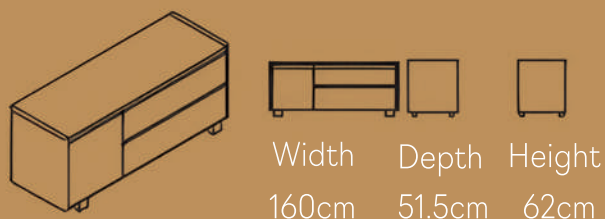

135cm High locker storage

Width	Opening aperture	Internal width	Depth	Internal depth	Height	Internal height	
80 cm	30cm	35.5cm	47.5cm	45cm	135cm	38cm	
100 cm	40cm	45.5cm	47.5cm	47.5cm	45cm	135cm	

110cm High locker storage

Width	Opening aperture	Internal width	Depth	Internal depth	Height	Internal height	
80 cm	30cm	35.5cm	47.5cm	45cm	110cm	30cm	
100 cm	40cm	45.5cm	47.5cm	45cm	110cm	30cm	

Sideboard

3 door sideboard with straight legs

3 door sideboard with angled legs

1door ,2drawer sideboard with straight legs

1door ,2drawer sideboard with angled legs

2 door sideboard with straight legs

2 door sideboard with angled legs

2 drawer sideboard with straight legs

2 drawer sideboard with angled legs

4 drawer sideboard with angled legs

Width
210 cm

Depth
51.5cm

Height
74cm

2door ,2drawer sideboard with angled legs

Width
210 cm

Depth
51.5cm