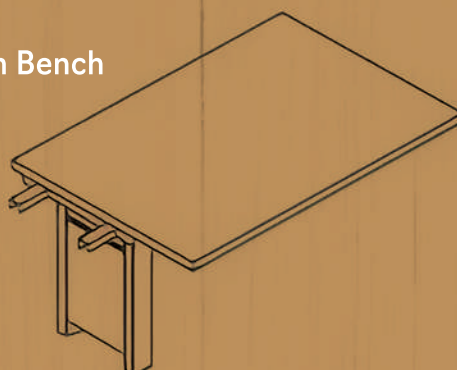

BLEND desks

Single and side to side desks

Rectangular Starter Bench straight frame leg.
Fixed slidingTop

120 cm	80cm	74cm
140cm	80cm	74cm
160cm	80cm	74cm

Rectangular Starter Bench loop frame leg.
Fixed slidingTop

120 cm	80cm	74cm
140cm	80cm	74cm
160cm	80cm	74cm

Rectangular Side to Side Extension Bench
Fixed slidingTop

120 cm	80cm	74cm
140cm	80cm	74cm
160cm	80cm	74cm

Back to back desks

Rectangular back to back Starter Bench straight frame leg. Fixed slidingTop

width	depth	height
120 cm	80cm	74cm
140cm	80cm	74cm
160cm	80cm	74cm

Rectangular back to back Starter Bench loop frame leg. Fixed slidingTop

width	depth	height
120 cm	80cm	74cm
140cm	80cm	74cm
160cm	80cm	74cm