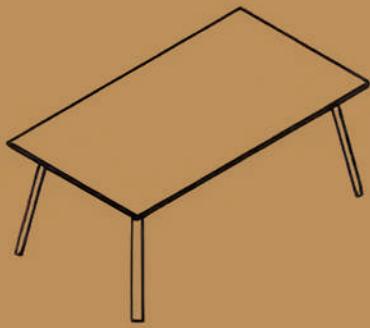

3 door sideboard with angled legs

1door ,2drawer sideboard with straight legs

1door ,2drawer sideboard with angled legs

2 door sideboard with straight legs

2 door sideboard with angled legs

2 drawer sideboard with straight legs

2 drawer sideboard with angled legs

4 drawer sideboard with angled legs

Width
210 cm

Depth
51.5cm

Height
74cm

2door ,2drawer sideboard with angled legs

Width
210 cm

Depth
51.5cm

Height
74cm

2door ,2drawer sideboard with angled legs

Width
210 cm

Depth
51.5cm

Height
74cm

4 door sideboard with angled legs

Width
210 cm

Depth
51.5cm

Height
74cm

Meeting and coffee tables

Rectangular meeting table 4 legs

Width	Depth	Height
160cm	100cm	74cm
200cm	100cm	74cm
240cm	100cm	74cm
160cm	120cm	74cm
200cm	120cm	74cm
200cm	240cm	74cm

Rectangular meeting table 6 legs