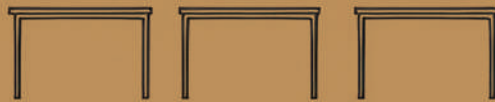

BLEND desks

Single and side to side desks

Rectangular Starter Bench straight frame leg.
Fixed slidingTop

120 cm	80cm	74cm
140cm	80cm	74cm
160cm	80cm	74cm

Rectangular Starter Bench loop frame leg.
Fixed slidingTop

120 cm	80cm	74cm
140cm	80cm	74cm
160cm	80cm	74cm

Rectangular Side to Side Extension Bench
Fixed slidingTop

120 cm	80cm	74cm
140cm	80cm	74cm
160cm	80cm	74cm

Back to back desks

Rectangular back to back Starter Bench straight frame leg. Fixed slidingTop

width	depth	height
120 cm	80cm	74cm
140cm	80cm	74cm
160cm	80cm	74cm

Rectangular back to back Starter Bench loop frame leg. Fixed slidingTop

width	depth	height
120 cm	80cm	74cm
140cm	80cm	74cm
160cm	80cm	74cm

Rectangular back to back Extension Bench Fixed slidingTop

width	depth	height
120 cm	80cm	74cm
140cm	80cm	74cm
160cm	80cm	74cm

Storage

Pedestals and filer storage

60cm High Mobile Pedestals.

width depth height
40 cm 57cm 60cm
30cm 57cm 60cm