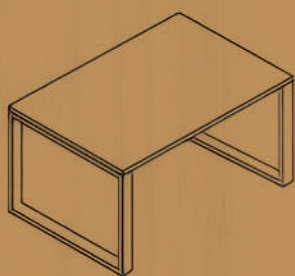

BLEND desks

Single and side to side desks

Rectangular Starter Bench straight frame leg.
Fixed slidingTop

120 cm	80cm	74cm
140cm	80cm	74cm
160cm	80cm	74cm

Rectangular Starter Bench loop frame leg.
Fixed slidingTop

120 cm	80cm	74cm
140cm	80cm	74cm
160cm	80cm	74cm

Rectangular Side to Side Extension Bench
Fixed slidingTop

120 cm	80cm	74cm
140cm	80cm	74cm
160cm	80cm	74cm

Back to back desks

Rectangular back to back Starter Bench straight frame leg. Fixed slidingTop

2 drawer sideboard with angled legs

4 drawer sideboard with angled legs

Width
210 cm

Depth
51.5cm

Height
74cm

2door ,2drawer sideboard with angled legs

Width
210 cm

Depth
51.5cm

Height
74cm

2door ,2drawer sideboard with angled legs

Width
210 cm

Depth
51.5cm

Height
74cm

4 door sideboard with angled legs

Width
210 cm

Depth
51.5cm