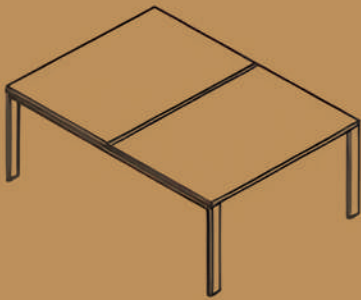

BLEND desks

Single and side to side desks

Rectangular Starter Bench straight frame leg.
Fixed slidingTop

120 cm	80cm	74cm
140cm	80cm	74cm
160cm	80cm	74cm

Rectangular Starter Bench loop frame leg.
Fixed slidingTop

120 cm	80cm	74cm
140cm	80cm	74cm
160cm	80cm	74cm

Rectangular Side to Side Extension Bench
Fixed slidingTop

120 cm	80cm	74cm
140cm	80cm	74cm
160cm	80cm	74cm

Back to back desks

Rectangular back to back Starter Bench straight frame leg. Fixed slidingTop

width	depth	height
120 cm	80cm	74cm
140cm	80cm	74cm
160cm	80cm	74cm

Rectangular back to back Starter Bench loop frame leg. Fixed slidingTop

width	depth	height
120 cm	80cm	74cm
140cm	80cm	74cm
160cm	80cm	74cm

Height
74cm

2door ,2drawer sideboard with angled legs

Width
210 cm

Depth
51.5cm

Height
74cm

4 door sideboard with angled legs

Width
210 cm

Depth
51.5cm