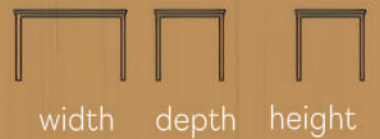

BLEND desks

Single and side to side desks

Rectangular Starter Bench straight frame leg.
Fixed slidingTop

120 cm	80cm	74cm
140cm	80cm	74cm
160cm	80cm	74cm

Rectangular Starter Bench loop frame leg.
Fixed slidingTop